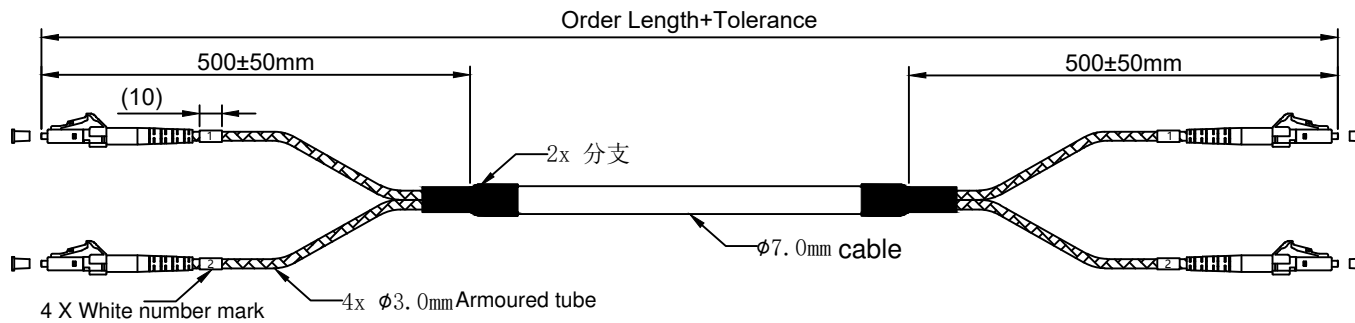

1		2		3		4		5		6	
(Length)	(Tolerance)										
0 ≤ L ≤ 1M	+50mm/-0										
1 < L ≤ 10M	+100mm/-0										
L > 10M	+1%*L/-0										

REVISION RECORD				
REV	ECO#	DESCRIPTION	DATE	APPROVED
V0		Initial Release	2022/02/17	

MMLC/SC/FC/ST_± (PC) : IL ≤ 0.30dB, RL ≥ 30dB (850nm);
 SMLC/SC/FC/ST. (UPC) : IL ≤ 0.30dB, RL ≥ 50dB (1310nm&1550nm);

THIRD ANGLE PROJECTION 	TYPE	NAME	DATE	 Dataprodukter utöver det vanliga
	DRAWN	Leo	2022/02/17	
	CHECKED	尚虎	2022/02/17	
	ENG APPR.	黄鹏	2022/02/17	
	MFG APPR.			
	Q.A.			
MATERIAL:				TITLE: Patchcord, LCSX-LCSX, 2F, XXM
UNIT: Metric/mm				
SIZE	DWG. NO.	REV		
A4	20220217002	V0		
SCALE: 1:1		QTY: 1	PAGE: 1 OF 1	