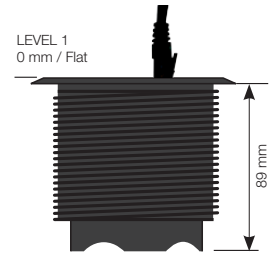

## Three level unit

Black 935-PD13

Principle for height adjustment

**935-PD13**

Power, HDMI and USB port

Frame and lid available as accessories

CERTIFIED ACCORDING TO  
CE AND GS STANDARD

1 POWER

### SPECIFIKATIONS

- Electrical Connection:  
Schuko / grounded 1.5m  
HDMI  
USB Port
  - Adjustable in 3 levels
  - Drilling diameter 79 mm
  - Power, HDMI, USB port  
Black 935-PD13
  - Accessories:
    - Decor frame, 115x115 mm
    - Cover lid
- Available in Silver / White / Black