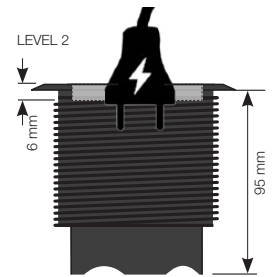

## Three level unit

Black 935-PD13

Principle for height adjustment

**935-PD13**

Power, HDMI and USB port

Frame and lid available as accessories

CERTIFIED ACCORDING TO  
CE AND GS STANDARD

1 POWER

### SPECIFIKATIONS

- Electrical Connection:  
Schuko / grounded 1.5m  
HDMI  
USB Port
  - Adjustable in 3 levels
  - Drilling diameter 79 mm
  - Power, HDMI, USB port  
Black 935-PD13
  - Accessories:
    - Decor frame, 115x115 mm
    - Cover lid
- Available in Silver / White / Black