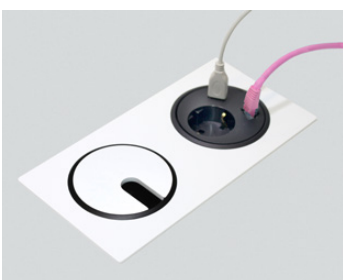

## Three level unit

Black 935-PD13

Principle for height adjustment

**935-PD13**

Power, HDMI and USB port

Frame and lid available as accessories

CERTIFIED ACCORDING TO  
CE AND GS STANDARD

1 POWER

## Unique patent pending technology

These satellite outlets are well suited for both individual desks and conference tables. Their combined use offer a complete technical solution, when a wide range of options is required. The satellite is easily mounted in table tops and can after that be adjusted in three levels depending on desired feature or needs.

### SPECIFIKATIONS

- Electrical Connection:  
Schuko / grounded 1.5m  
HDMI  
USB Port
  - Adjustable in 3 levels
  - Drilling diameter 79 mm
  - Power, HDMI, USB port  
Black 935-PD13
  - Accessories:
    - Decor frame, 115x115 mm
    - Cover lid
- Available in Silver / White / Black