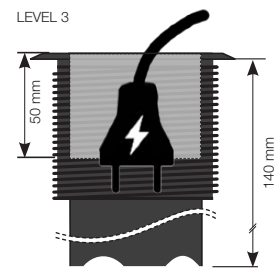

## Three level unit

Black 935-PD13

Principle for height adjustment

**935-PD13**

Power, HDMI and USB port

Frame and lid available as accessories

CERTIFIED ACCORDING TO  
CE AND GS STANDARD

1 POWER

### SPECIFIKATIONS

- Electrical Connection:  
Schuko / grounded 1.5m  
HDMI  
USB Port
  - Adjustable in 3 levels
  - Drilling diameter 79 mm
  - Power, HDMI, USB port  
Black 935-PD13
  - Accessories:
    - Decor frame, 115x115 mm
    - Cover lid
- Available in Silver / White / Black