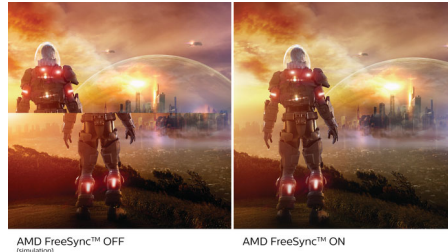

Ultra-smooth gaming

Gaming shouldn't be a choice between choppy gameplay or broken frames. With the new Philips monitor it doesn't have to be. Get fluid, artifact-free performance at virtually any framerate with AMD FreeSync™ technology, smooth quick refresh and ultra-fast response time.