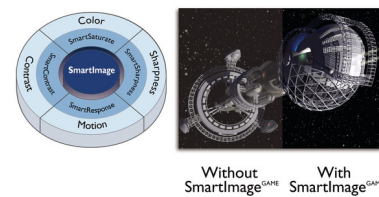

## Ultra Wide-Color Technology

Ultra Wide-Color Technology delivers a wider spectrum of colors for a more brilliant picture. Ultra Wide-Color wider "color gamut" produces more natural-looking greens, vivid reds and deeper blues. Bring, media entertainment, images, and even productivity more alive and vivid colors from Ultra Wide-Color Technology.

## MultiView technology

With the ultra-high resolution Philips MultiView display you can now experience a

world of connectivity. MultiView enables active dual connect and view so that you can work with multiple devices like a PC and notebook simultaneously, for complex multi-tasking.

## SmartImage Game mode

The new Philips gaming display has quick access OSD fine tuned for gamers, offering you multiple options. "FPS" mode (First person shooting) improves dark themes in games, allowing you to see hidden objects in dark areas. "Racing" mode adapts display with fastest response time, high color, along with image adjustments. "RTS" mode (Real time strategy) has a special SmartFrame mode which enables highlighting of specific area and allows for size and image adjustments. Gamer 1 and Gamer 2 enable you to save personal customized settings based on different games, ensuring best performance.