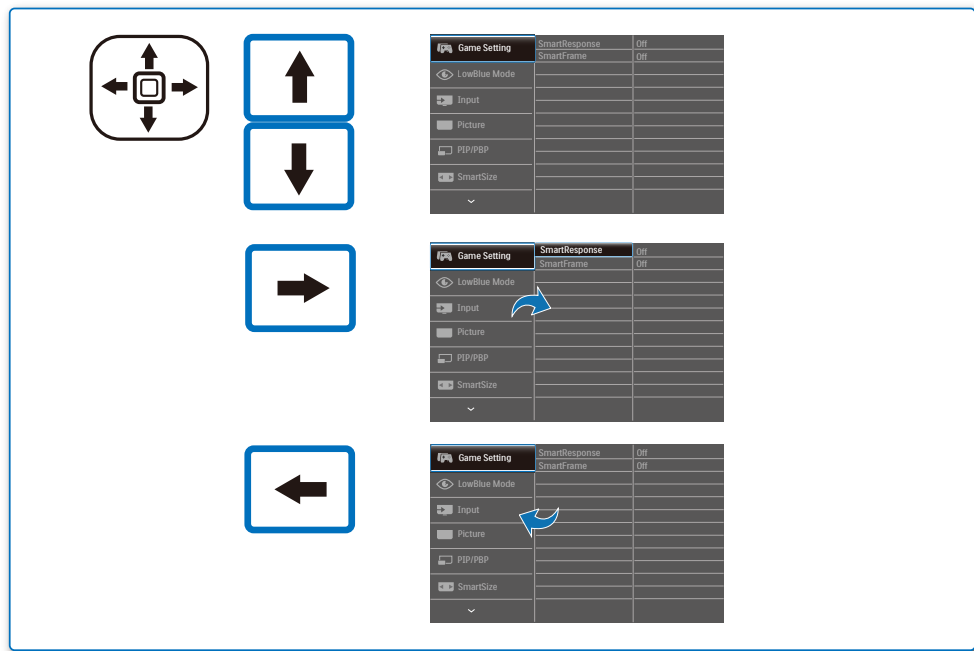

3

4