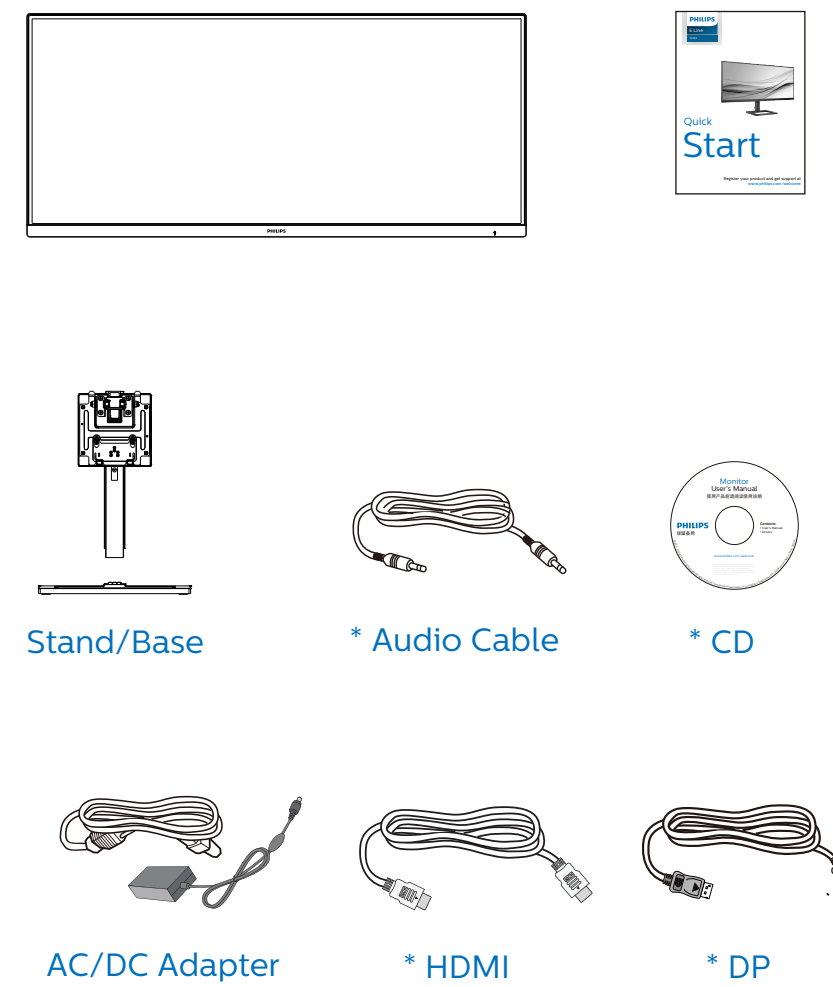

* Different according to region.
Display design may differ from those illustrated.

1