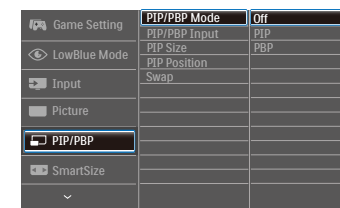

3

4