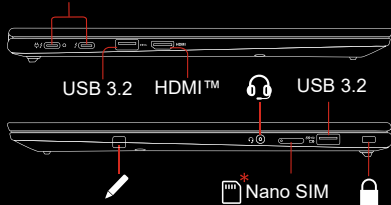

# X1

ThinkPad X1 Yoga Gen 6

\* For selected models

Lenovo USB-C to Ethernet Adapter

Lenovo HDMI to VGA Adapter

USB-C® (Thunderbolt™ 4)

Power button with fingerprint reader