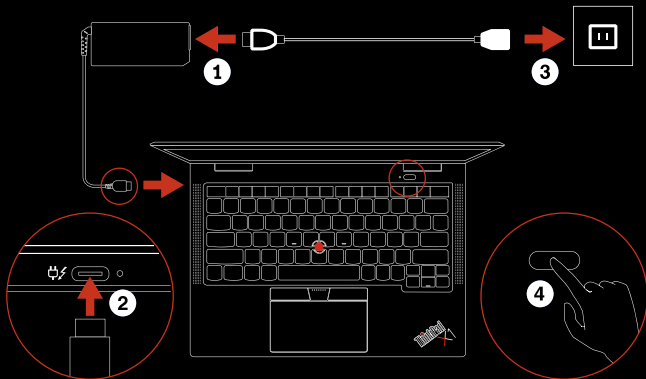

# X1

ThinkPad X1 Yoga Gen 6

\* For selected models

Lenovo USB-C to Ethernet Adapter

Lenovo HDMI to VGA Adapter

USB-C® (Thunderbolt™ 4)

Power button with fingerprint reader

## Intelligent Cooling

Adjust Lenovo Intelligent Cooling through the Windows Power Slider to get the best mix of battery life, computer performance, and fan speed.