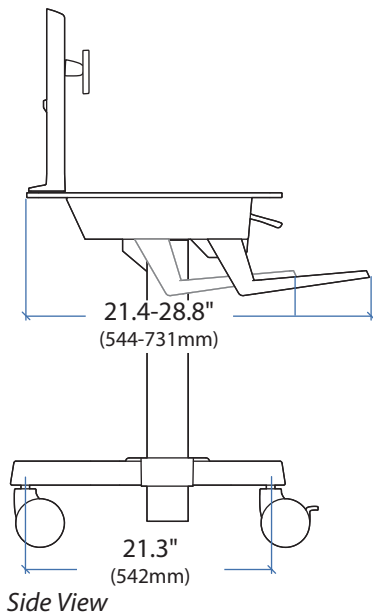

WorkFit™ - C Single LCD Mount LD

DIMENSIONS

© 2013 Ergotron, Inc. rev. 12/13/2018 DIM-WFCLD Content is subject to change without notification

Americas Sales and Corporate Headquarters

St. Paul, MN USA
(800) 888-8458
+1-651-681-7600
www.ergotron.com
sales@ergotron.com

WorkFit™ - C Single LCD Mount LD

WEIGHT CAPACITY

RANGE OF MOTION

© 2013 Ergotron, Inc. rev. 12/13/2018 DIM-WFCLD Content is subject to change without notification

Americas Sales and Corporate Headquarters