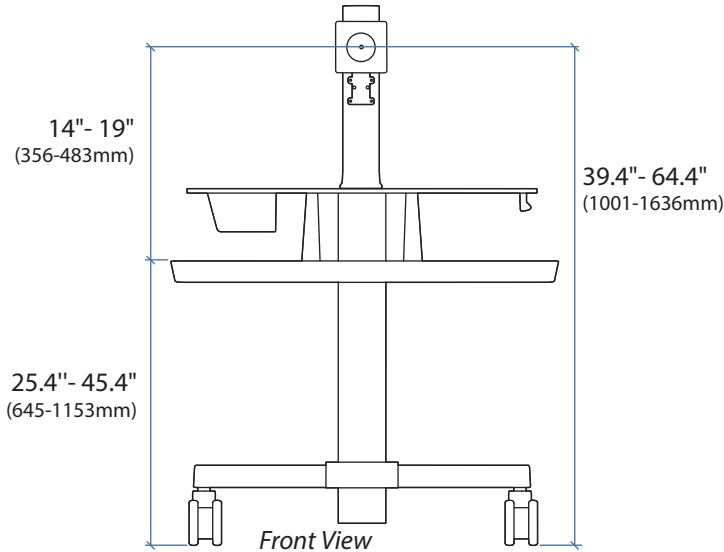

WorkFit™ - C Single LCD Mount LD

DIMENSIONS

© 2013 Ergotron, Inc. rev. 12/13/2018 DIM-WFCLD Content is subject to change without notification

Americas Sales and Corporate Headquarters

St. Paul, MN USA
(800) 888-8458
+1-651-681-7600
www.ergotron.com
sales@ergotron.com

WorkFit™ - C Single LCD Mount LD

WEIGHT CAPACITY

RANGE OF MOTION

© 2013 Ergotron, Inc. rev. 12/13/2018 DIM-WFCLD Content is subject to change without notification

Americas Sales and Corporate Headquarters