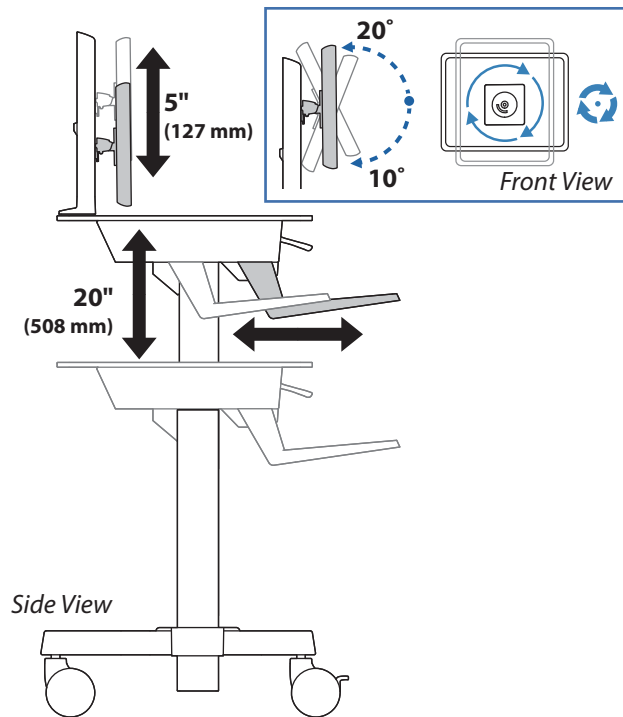

WorkFit™ - C Single LCD Mount LD

WEIGHT CAPACITY

RANGE OF MOTION

© 2013 Ergotron, Inc. rev. 12/13/2018 DIM-WFCLD Content is subject to change without notification

Americas Sales and Corporate Headquarters