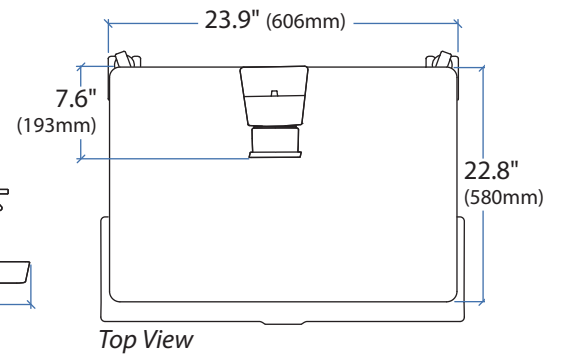

WorkFit™ - C Single LCD Mount LD

DIMENSIONS

© 2013 Ergotron, Inc. rev. 12/13/2018 DIM-WFCLD Content is subject to change without notification

Americas Sales and Corporate Headquarters

St. Paul, MN USA
(800) 888-8458
+1-651-681-7600
www.ergotron.com
sales@ergotron.com

WorkFit™ - C Single LCD Mount LD

WEIGHT CAPACITY

RANGE OF MOTION

© 2013 Ergotron, Inc. rev. 12/13/2018 DIM-WFCLD Content is subject to change without notification

Americas Sales and Corporate Headquarters