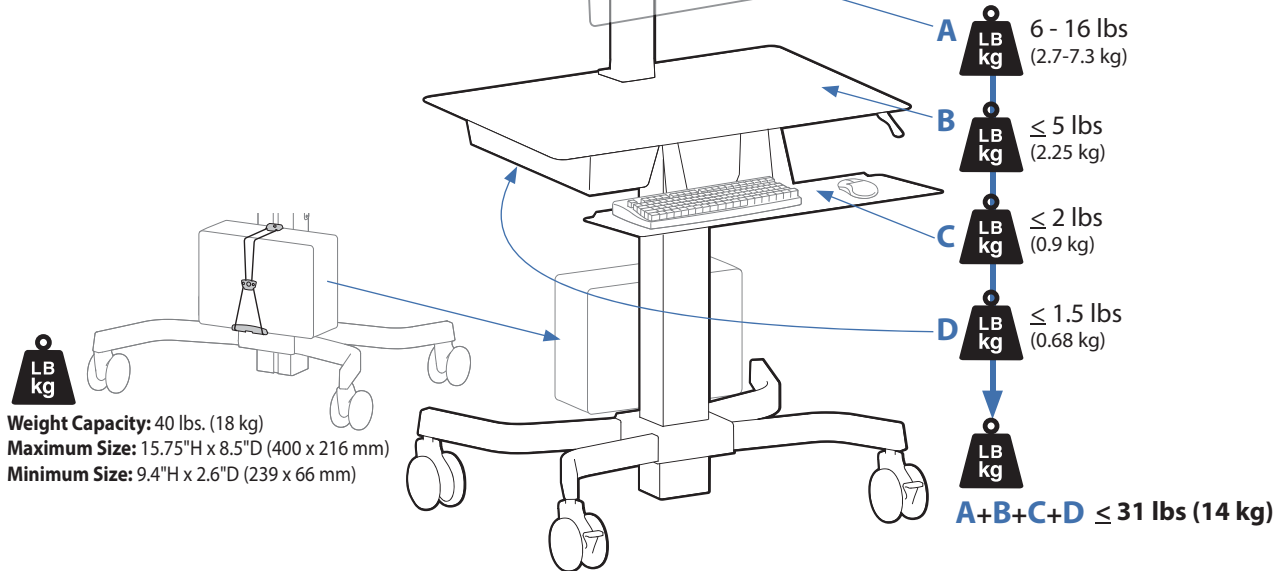

WorkFit™ - C Single LCD Mount LD

WEIGHT CAPACITY

RANGE OF MOTION

© 2013 Ergotron, Inc. rev. 12/13/2018 DIM-WFCLD Content is subject to change without notification

Americas Sales and Corporate Headquarters