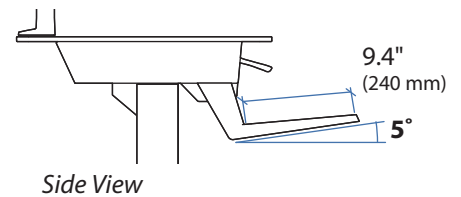

WorkFit™ - C Single LCD Mount LD

DIMENSIONS

© 2013 Ergotron, Inc. rev. 12/13/2018 DIM-WFCLD Content is subject to change without notification

Americas Sales and Corporate Headquarters

St. Paul, MN USA
(800) 888-8458
+1-651-681-7600
www.ergotron.com
sales@ergotron.com