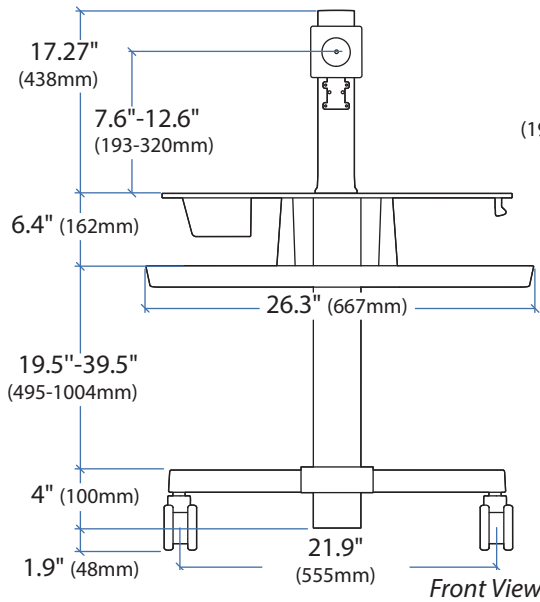

WorkFit™ - C Single LCD Mount LD

DIMENSIONS

© 2013 Ergotron, Inc. rev. 12/13/2018 DIM-WFCLD Content is subject to change without notification

Americas Sales and Corporate Headquarters

St. Paul, MN USA
(800) 888-8458
+1-651-681-7600
www.ergotron.com
sales@ergotron.com

WorkFit™ - C Single LCD Mount LD

WEIGHT CAPACITY

RANGE OF MOTION

© 2013 Ergotron, Inc. rev. 12/13/2018 DIM-WFCLD Content is subject to change without notification

Americas Sales and Corporate Headquarters