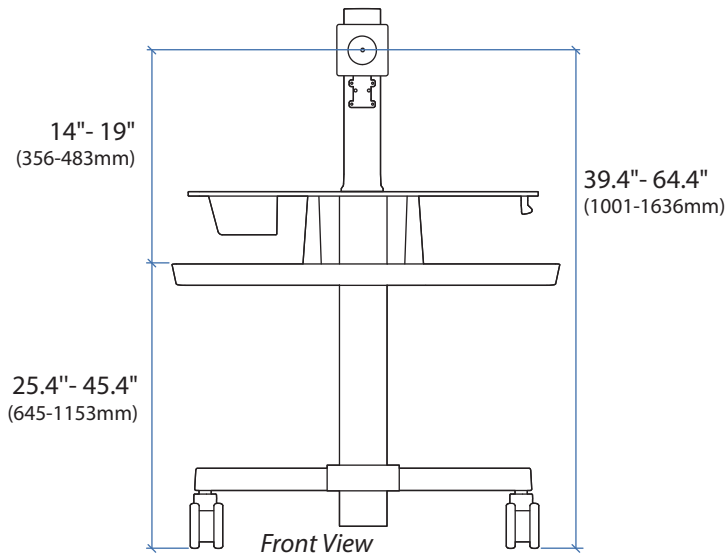

WorkFit™ - C Single LCD Mount HD

DIMENSIONS

© 2013 Ergotron, Inc. rev. 12/13/2018 DIM-WFCHD Content is subject to change without notification

Americas Sales and Corporate Headquarters

St. Paul, MN USA
(800) 888-8458
+1-651-681-7600
www.ergotron.com
sales@ergotron.com

WorkFit™ - C Single LCD Mount HD

WEIGHT CAPACITY

RANGE OF MOTION

© 2013 Ergotron, Inc. rev. 12/13/2018 DIM-WFCHD Content is subject to change without notification

Americas Sales and Corporate Headquarters