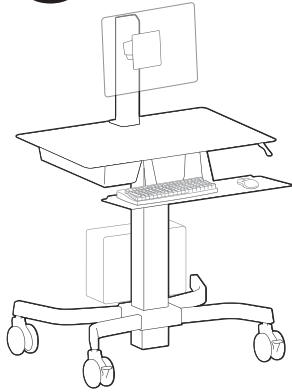

WorkFit™ - C Single LCD Mount HD

DIMENSIONS

© 2013 Ergotron, Inc. rev. 12/13/2018 DIM-WFCHD Content is subject to change without notification

Americas Sales and Corporate Headquarters

St. Paul, MN USA
(800) 888-8458
+1-651-681-7600
www.ergotron.com
sales@ergotron.com