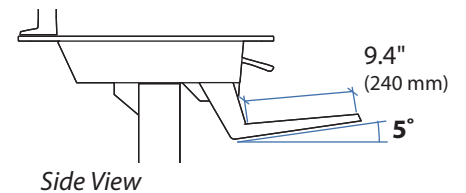

WorkFit™ - C Single LCD Mount HD

DIMENSIONS

© 2013 Ergotron, Inc. rev. 12/13/2018 DIM-WFCHD Content is subject to change without notification

Americas Sales and Corporate Headquarters

St. Paul, MN USA
(800) 888-8458
+1-651-681-7600
www.ergotron.com
sales@ergotron.com