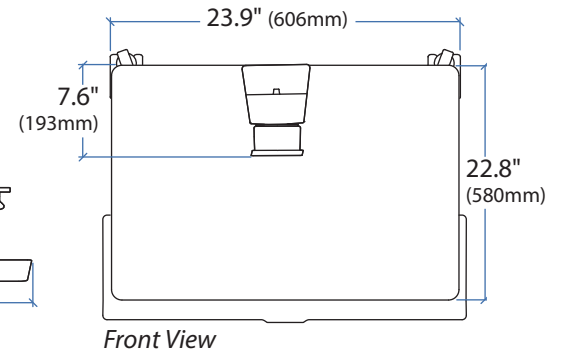

WorkFit™ - C Single LCD Mount HD

DIMENSIONS

© 2013 Ergotron, Inc. rev. 12/13/2018 DIM-WFCHD Content is subject to change without notification

Americas Sales and Corporate Headquarters

St. Paul, MN USA
(800) 888-8458
+1-651-681-7600
www.ergotron.com
sales@ergotron.com

WorkFit™ - C Single LCD Mount HD

WEIGHT CAPACITY

RANGE OF MOTION

© 2013 Ergotron, Inc. rev. 12/13/2018 DIM-WFCHD Content is subject to change without notification

Americas Sales and Corporate Headquarters