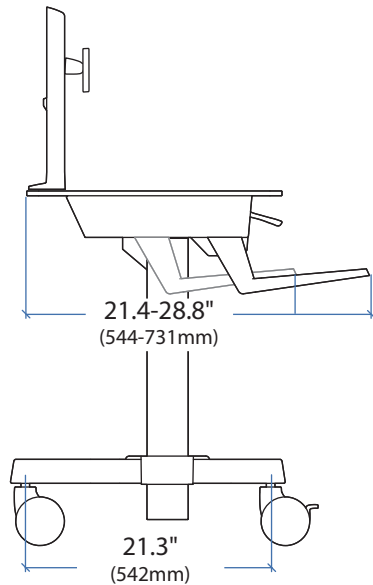

WorkFit™ - C Single LCD Mount HD

DIMENSIONS

© 2013 Ergotron, Inc. rev. 12/13/2018 DIM-WFCHD Content is subject to change without notification

Americas Sales and Corporate Headquarters

St. Paul, MN USA
(800) 888-8458
+1-651-681-7600
www.ergotron.com
sales@ergotron.com

WorkFit™ - C Single LCD Mount HD

WEIGHT CAPACITY

RANGE OF MOTION

© 2013 Ergotron, Inc. rev. 12/13/2018 DIM-WFCHD Content is subject to change without notification

Americas Sales and Corporate Headquarters