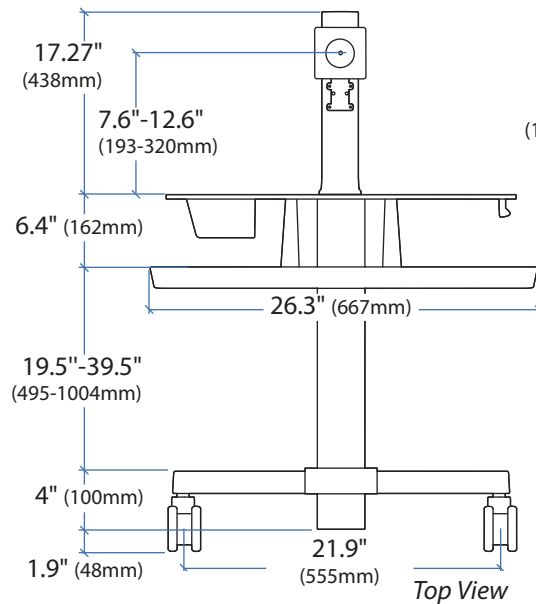

WorkFit™ - C Single LCD Mount HD

DIMENSIONS

© 2013 Ergotron, Inc. rev. 12/13/2018 DIM-WFCHD Content is subject to change without notification

Americas Sales and Corporate Headquarters

St. Paul, MN USA
(800) 888-8458
+1-651-681-7600
www.ergotron.com
sales@ergotron.com

WorkFit™ - C Single LCD Mount HD

WEIGHT CAPACITY

RANGE OF MOTION

© 2013 Ergotron, Inc. rev. 12/13/2018 DIM-WFCHD Content is subject to change without notification

Americas Sales and Corporate Headquarters