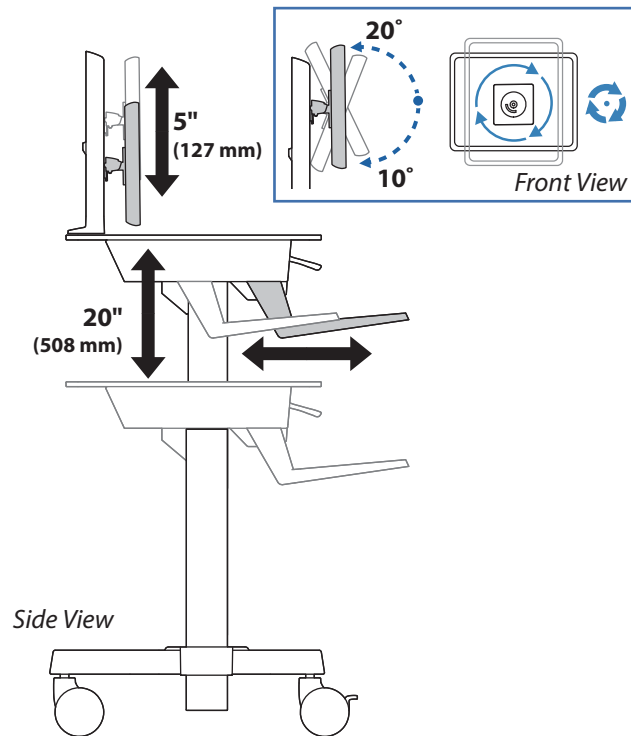

WorkFit™ - C Single LCD Mount HD

WEIGHT CAPACITY

RANGE OF MOTION

© 2013 Ergotron, Inc. rev. 12/13/2018 DIM-WFCHD Content is subject to change without notification

Americas Sales and Corporate Headquarters