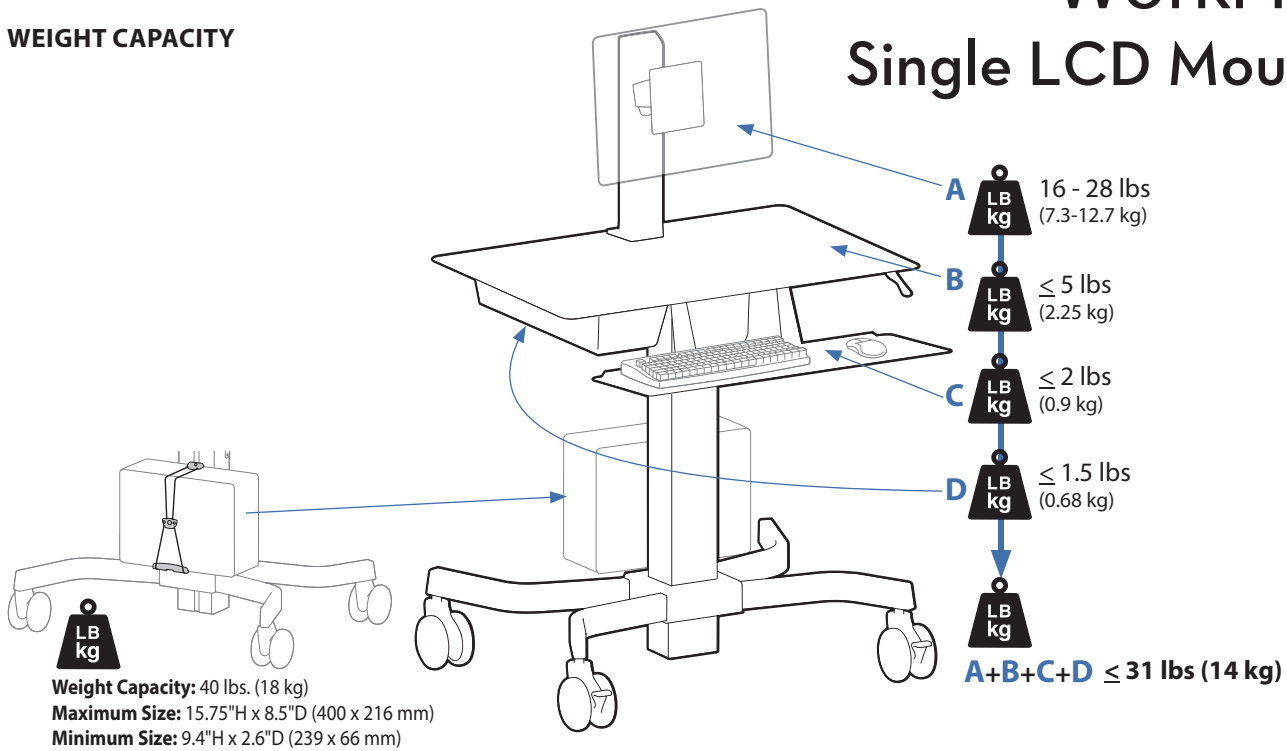

WorkFit™ - C Single LCD Mount HD

WEIGHT CAPACITY

RANGE OF MOTION

© 2013 Ergotron, Inc. rev. 12/13/2018 DIM-WFCHD Content is subject to change without notification

Americas Sales and Corporate Headquarters