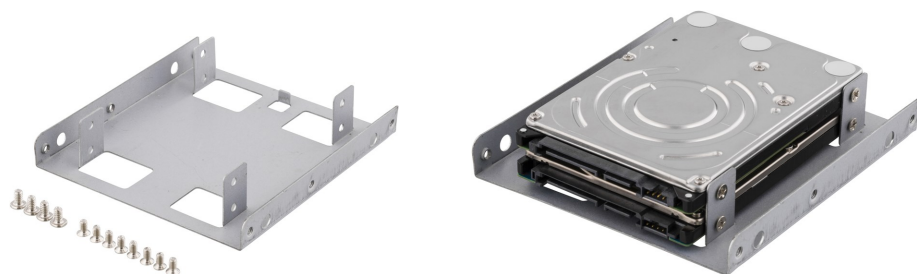

## Hard drive bracket

2.5" HDD/SSD

3.5" Bay

### Product data

<b>Compartment:</b>	2x intern - 2.5"
<b>Compatible compartment:</b>	1x intern -3.5"
<b>Material:</b>	Metal
<b>Color:</b>	Silver
<b>Package contents:</b>	Mounting bracket, HDD screws and case screws

### Logistical data

<b>Article number:</b>	RAM-8A
<b>Brand:</b>	DELTACO
<b>EAN code:</b>	7340004686330
<b>Country of origin:</b>	China
<b>Custom tariff number:</b>	84733080
<b>Master carton packing unit:</b>	40 pcs
<b>Master carton gross weight:</b>	4,5 kg
<b>Master carton dimensions:</b>	390x290x290 mm
<b>Package type:</b>	Box
<b>Package weight:</b>	0,09 kg
<b>Package dimensions:</b>	105x130x30 mm
<b>Article weight:</b>	N/A
<b>Article dimensions:</b>	N/A