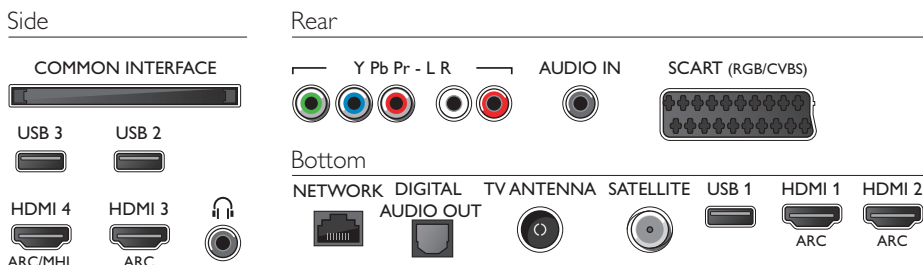

Connections

Issue date 2017-05-17

Version: 8.1.1

12 NC: 8670 001 44649
EAN: 87 18863 01194 2

© 2017 Koninklijke Philips N.V.
All Rights reserved.

Specifications are subject to change without notice.
Trademarks are the property of Koninklijke Philips N.V.
or their respective owners.

www.philips.com

* Android App offerings vary per country. For more details please visit your local Google Play Store.

* Energy consumption in kWh per year, based on the power consumption of the television operating 4 hours per day for 365 days. The actual energy consumption will depend on how the television is used.

* The TV supports DVB reception for 'Free to air' broadcast. Specific DVB operators may not be supported. An up to date list can be found in the FAQ section of the Philips support website. For some operators Conditional Access and subscription are required. Contact your operator for more information.

* Google Cast functionality is subject to Google Cast Ready apps and devices. For more details please visit Google Cast product page.

* Philips TV Remote app and related functionalities vary per TV model, operator, and country, as well as smart device model and OS. For more details please visit: www.philips.com/TVRemoteapp.

* Smart TV app offerings vary per TV model and country. For more details please visit: www.philips.com/smarttv.

* USB recording for digital channels only, recordings may be limited by broadcast copy protection (CI+). Country and channel restrictions may apply.

* Please note that your Amazon Apps may not always be available in your country. (Currently Amazon apps works only in UK, Germany, Austria)

* This television contains lead only in certain parts or components where no technology alternatives exist in accordance with existing exemption clauses under the RoHS Directive.