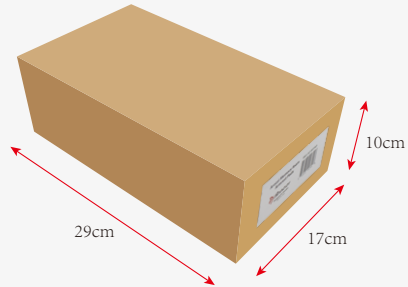

Velvet Polyester

Premium Memory Foam

Easy of Access

Suitable for Most Chairs

Bottom Grip Rubber

Adapt to the armrest

Min length: 24 cm  
Min width: 8 cm  
Max length: 28 cm  
Max width: 12 cm

LOGISTIC ▼

**Netto Weight**  
200 g / 0.44 lbs

**Gross Weight**  
300 g / 0.66 lbs

**Box Dimension**  
29 x 17 x 10 cm  
11.4 x 6.7 x 3.9 inches

**SKU/EAN**  
AZ-MFPAD 850032247948

MEASUREMENTS ▶

13.5cm / 5.3 inches

27cm / 10.6 inches

4cm  
1.58 inches

SPECIFICATIONS ▶

Ergonomic

Memory Foam

Easy of Access

Suitable for Most Chairs

Bottom Grip Rubber