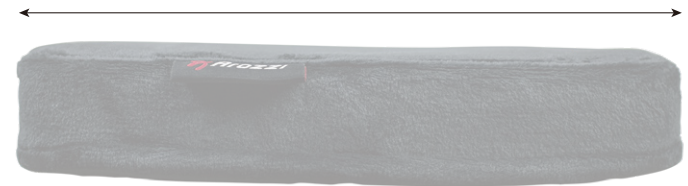

Velvet Polyester

Premium Memory Foam

Easy of Access

Suitable for Most Chairs

Bottom Grip Rubber

Adapt to the armrest

Min length: 24 cm  
Min width: 8 cm  
Max length: 28 cm  
Max width: 12 cm

LOGISTIC ▼

**Netto Weight**  
200 g / 0.44 lbs

**Gross Weight**  
300 g / 0.66 lbs

**Box Dimension**  
29 x 17 x 10 cm  
11.4 x 6.7 x 3.9 inches

**SKU/EAN**  
AZ-MFPAD 850032247948

MEASUREMENTS ▶

13.5cm / 5.3 inches

27cm / 10.6 inches

4cm  
1.58 inches

SPECIFICATIONS ▶

Ergonomic

Memory Foam

Easy of Access

Suitable for Most Chairs

Bottom Grip Rubber