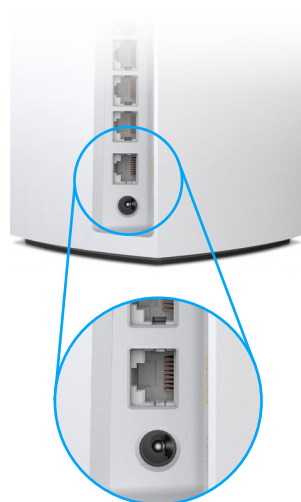

Product details

Easy App-led setup

Setting up a Velop WiFi 6 Whole Home Mesh Tri-Band System is easy. Download and install the free Linksys app on any iOS or Android smartphone. When you launch the app, it automatically identifies the device to be set up and provides an animated setup guide that will have you online in minutes.

With the Linksys App, you can always monitor and manage your home WiFi from anywhere, using a smartphone or tablet.

1. **1. Download and install the free Linksys app**
2. **2. Connect the Node to your modem (-router), plug in & switch on**
3. **3. Open the Linksys app**
4. **4. Follow the on-screen instructions**