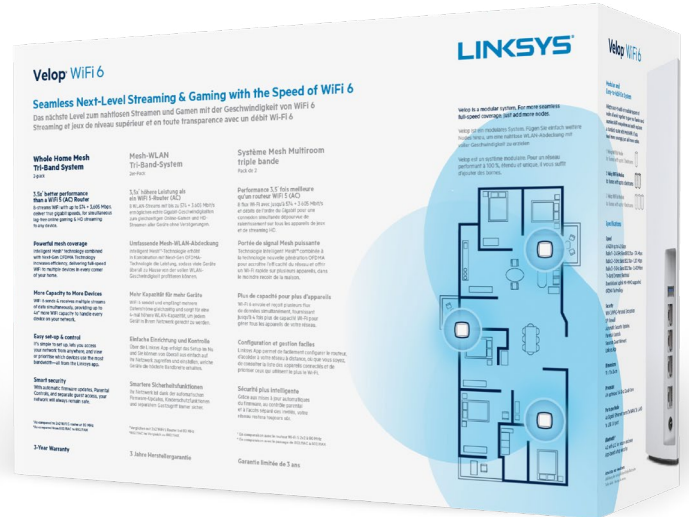

Product details

Easy App-led setup

Setting up a Velop WiFi 6 Whole Home Mesh Tri-Band System is easy. Download and install the free Linksys app on any iOS or Android smartphone. When you launch the app, it automatically identifies the device to be set up and provides an animated setup guide that will have you online in minutes.

With the Linksys App, you can always monitor and manage your home WiFi from anywhere, using a smartphone or tablet.

- 1. Download and install the free Linksys app**
- 2. Connect the Node to your modem (-router), plug in & switch on**
- 3. Open the Linksys app**
- 4. Follow the on-screen instructions**

LINKSYS

Velop® WiFi 6 AX4200

Whole Home Mesh Tri-Band System

2-Pack
Model# MX8400

A modular and easy-to-add-on system delivering coverage for any home & lifestyle

Velop's easy-to-add-on modular system of nodes all work together to give you flawless and seamless WiFi everywhere and easily replaces a standard router with Mesh WiFi. As your home and family expands, easily add more nodes to expand your network. Each Velop WiFi 6 AX4200 Tri-Band node adds up to 3 rooms** or 1 floor**, at speeds up to 4.2 Gbps*.

- 1 Velop WiFi 6 Node covers homes with up to 3 bedrooms
- 2 Velop WiFi 6 Nodes cover homes with up to 6 bedrooms
- 3 Velop WiFi 6 Nodes cover homes with up to 9 bedrooms

Monitor & manage your home WiFi