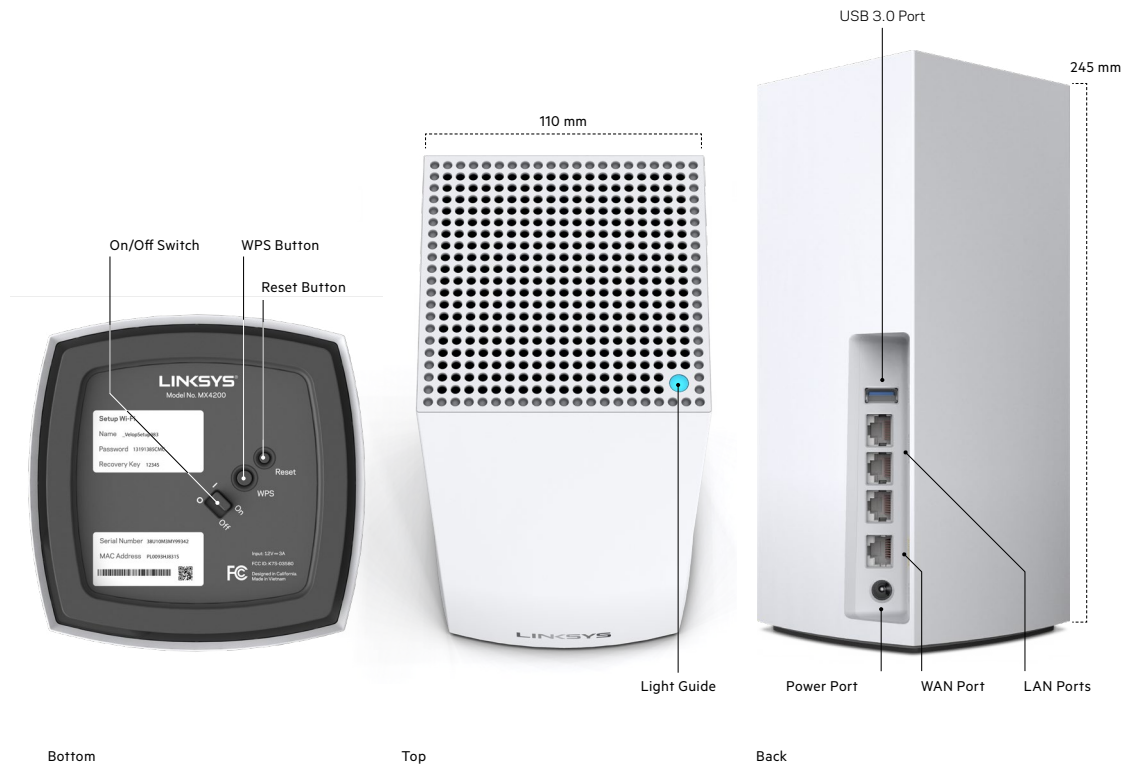

LINKSYS
Velop® WiFi 6 AX4200
Whole Home Mesh Tri-Band System