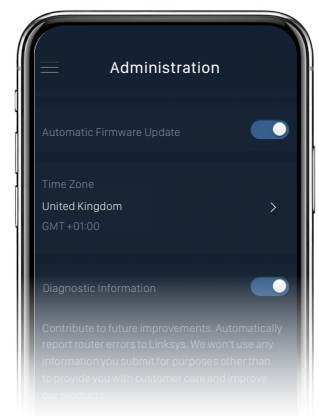

Monitor & manage your home WiFi

from any mobile device with
the Linksys App

Control your WiFi in real time, wherever you are

The Linksys app is the command center for your WiFi. Use the Linksys app anywhere you have an internet connection to check connected devices, set up guest access, or keep your kids off the internet when they should be doing homework.

Linksys App at a glance

- View which devices are connected, and easily limit internet usage with Parental Controls.
- Assign bandwidth hierarchy with Device Prioritisation.
- Keep your WiFi secure with Automatic Firmware updates.
- Give guests access and share their password via text message.

Essential Features

Parental Control

Create device schedules, block certain websites or pause WiFi for homework.

Guest Access

Easily share a guest network with visitors. Your main WiFi stays separated by a firewall.

Device Prioritisation

Prioritise streaming devices while your kids surf or play games.

Auto Firmware Update

Keep your WiFi safe and secure with Automatic Firmware updates.