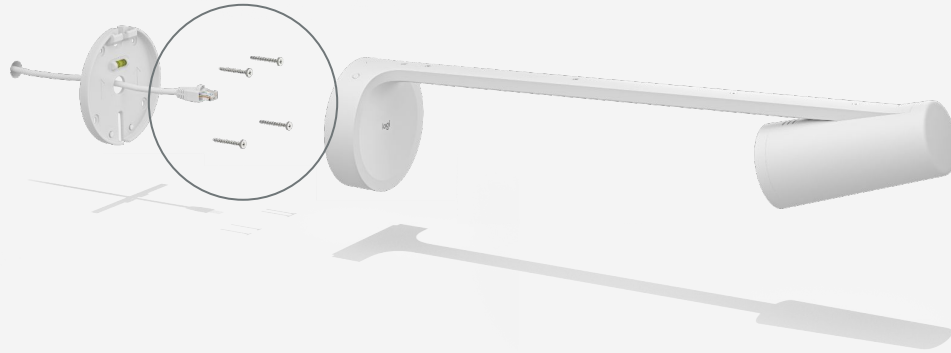

Logitech Scribe Glass Mount

EXISTING MOUNTING OPTION

Screws for drillable walls

ROOMS WITH GLASS MOUNTING SURFACES

SCRIBE GLASS MOUNT DESCRIPTION

Securely mount Logitech Scribe whiteboard camera to non-drillable surfaces and easily share notes and drawings into video meetings.

Scribe Glass Mount is an optional, additional accessory for purchase. Scribe Glass Mount acts as a replacement mounting option for the default screw mount included in Scribe's package.

SCRIBE GLASS MOUNT FEATURES

**INDUSTRIAL
STRENGTH 3M™
VHB™ tape.**

**REPLACES IN-
BOX MOUNT**

**SIMPLE TO
SET UP**

SCRIBE GLASS MOUNT

SPECS & DETAILS

COMPATIBLE DEVICES

Logitech Scribe

DIMENSIONS

Height: 114 mm

Width: 114 mm

Depth: 14 mm

COMPATIBLE MOUNTING SURFACES

Glass (Note: Not compatible with frosted glass)

PACKAGE CONTENTS

Mount

Documentation (QSG, IID)