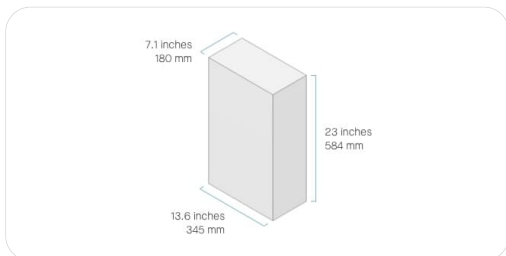

Box weights and dimensions

Neat Frame
13.5 pounds / 6.1 kg