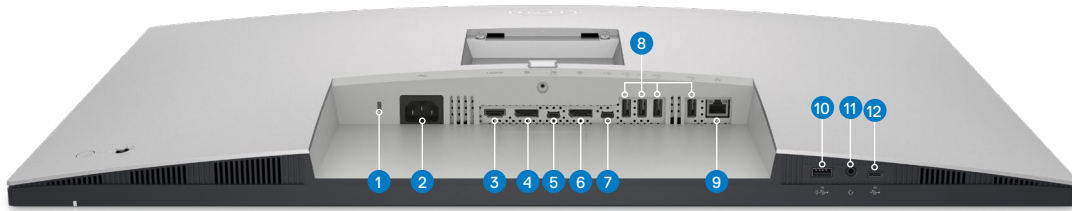

PORTS AND SLOTS

- 1 Security lock slot¹¹
- 2 Power connector
- 3 HDMI 2.0

- 4 Display Port 1.4
- 5 USB-C upstream (DP 1.4, 90W PD)
- 6 DisplayPort (out)

- 7 USB-C Upstream
- 8 USB-A downstream (super speed 10Gbps)
- 9 RJ45

- 10 USB-A downstream (BC 1.2 with power charging, super speed 10Gbps)
- 11 Headphone/microphone combo jack
- 12 USB-C downstream (15W PD, super speed 10Gbps)