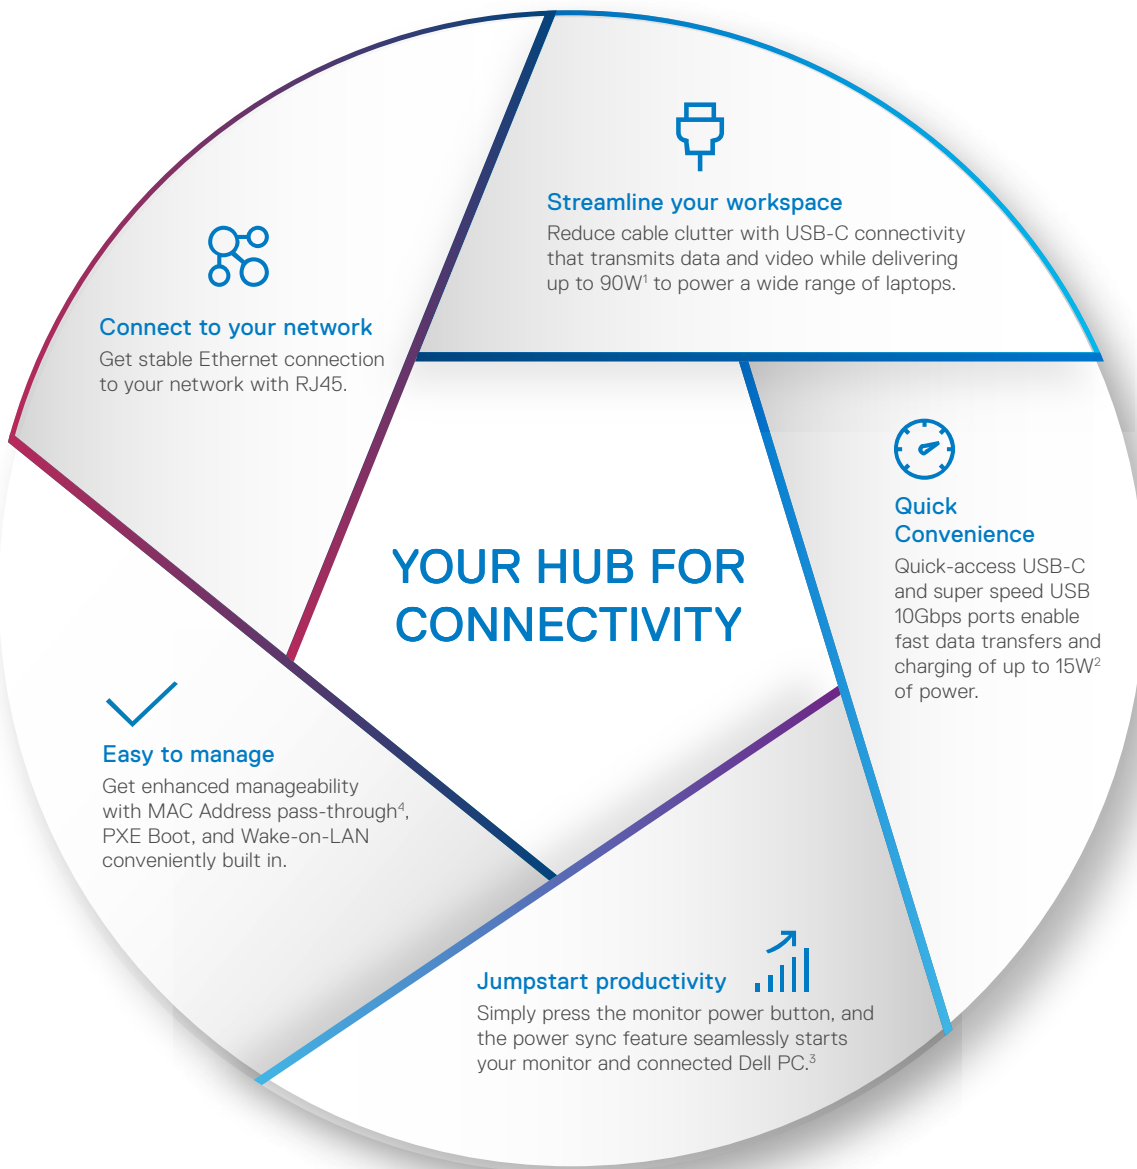

U3223QZ

Connectivity that drives productivity

USB-C Hub monitors offer extensive connectivity options including USB-C (up to 90W power delivery), RJ45 for wired Ethernet access, super speed USB for fast data transfers, and more.