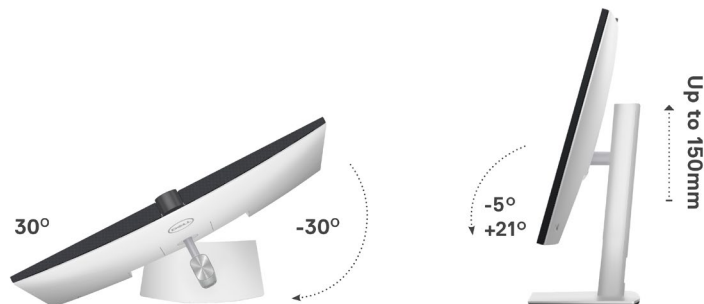

Work comfortably

Experience made-for-you comfort by tilting, swiveling and adjusting the height of your monitor (150mm max).