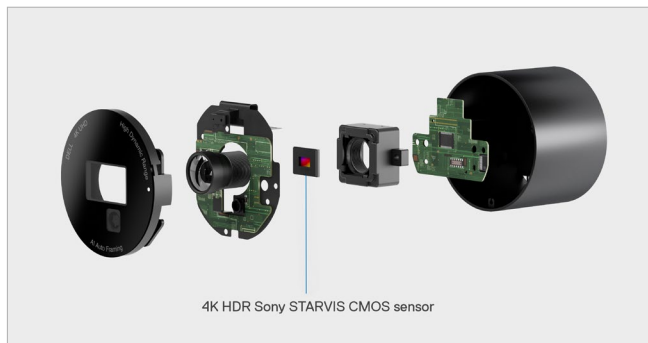

ULTRASHARP MONITOR

U3223QZ

Connect like you're there

Make the world take notice

The intelligent webcam includes a 4K HDR Sony STARVIS™ CMOS sensor and multi-element lens to deliver crystal clear images.

...

Communicate clearly with built-in dual echo cancellation mics and two 14W speakers well positioned for optimal hearing.

...

Certified for Microsoft Teams, you can join meetings and respond to notifications with a touch of the quick access control panel.

Look great, always.

Experience automatic focus with AI auto framing, true color even in harsh lighting with Digital Overlay HDR, and images without motion blur with 3D/2D Video Noise Reduction. Design how you want others to see you by customizing your webcam settings via Dell Peripheral Manager.

...

Record and playback high quality video content in 4K at 30 frames per second (fps), or FHD at either 30 or 60 fps.

...

Tilt the adjustable camera (0-20°) to the angle you want and customize how much show of your surroundings by adjusting the field of view to 65°, 78°, 90°.

Effortless security

Dell ExpressSign-in which detects your presence when you're close by and uses Windows Hello™ to log you in automatically. It locks your PC when you walk away.

...

Camera disable automatically opens and closes the camera shutter by syncing to video conferencing applications.

...

The mute and camera disable touch sensors at the front add an extra layer of security.

Dell Peripheral Manager is available for download on dell.com/support/dpem, compatible with Windows 10 and above. Visit the site for a full compatibility list and OS support.