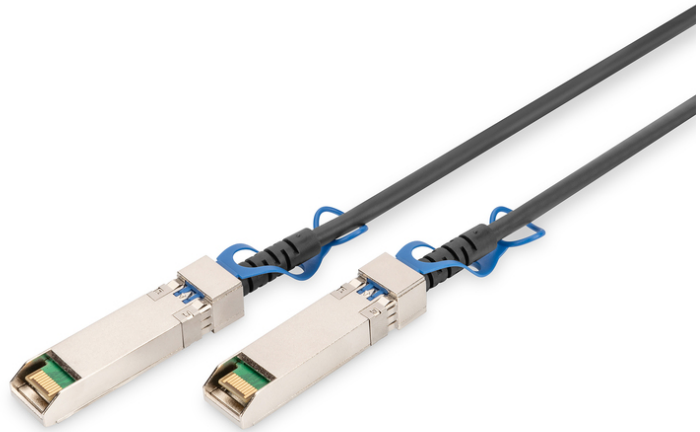

# DIGITUS 25G DAC Cable SFP28 4m

DN-81244  
EAN 4016032478829

### DAC Cable SFP28 4 M DAC Cable 25 G 4m

DIGITUS® 25G SFP28 Passive Direct-Attach Copper Twinax Cable are a high-performance, energy-saving, short-range connectivity solution 25G Ethernet application, switches, high performance computer, data storage arrays and telecom system. It consists of a shielded twinax copper cable with pluggable connectors on either end. Passive DAC cable have no electrical components built into the cable assembly and recommend for short transmission distance. Typically 1~2m and max. 5m lengths.

**It is suitable for short reach connection between two SFP28 ports in 25G interconnecting networking applications.**

- Number of Lanes : Tx & Rx

- Connector Type: SFP28 to SFP28
- Channel Data Rate: 25.88243 Gbps
- Operating Temperature: 0 to +70°C
- Storage Temperature: -40 to +85°C
- Supply Voltage: 3.3V nominal
- Power consumption less than 0.5W
- Compliant with MSA SFP28
- Electrical Interface: 20 pins edge connector
- Management Interface: Serial, I<sup>2</sup>C
- Connector is compatible with SFF-8432 specification
- Compatible with CISCO, D-LINK, ENTERASYS, FINISAR, FORCE 10, NETGEAR, NORTEL, RIVERSTONE, ZTE, ZYXEL etc.
- DDM Support: no