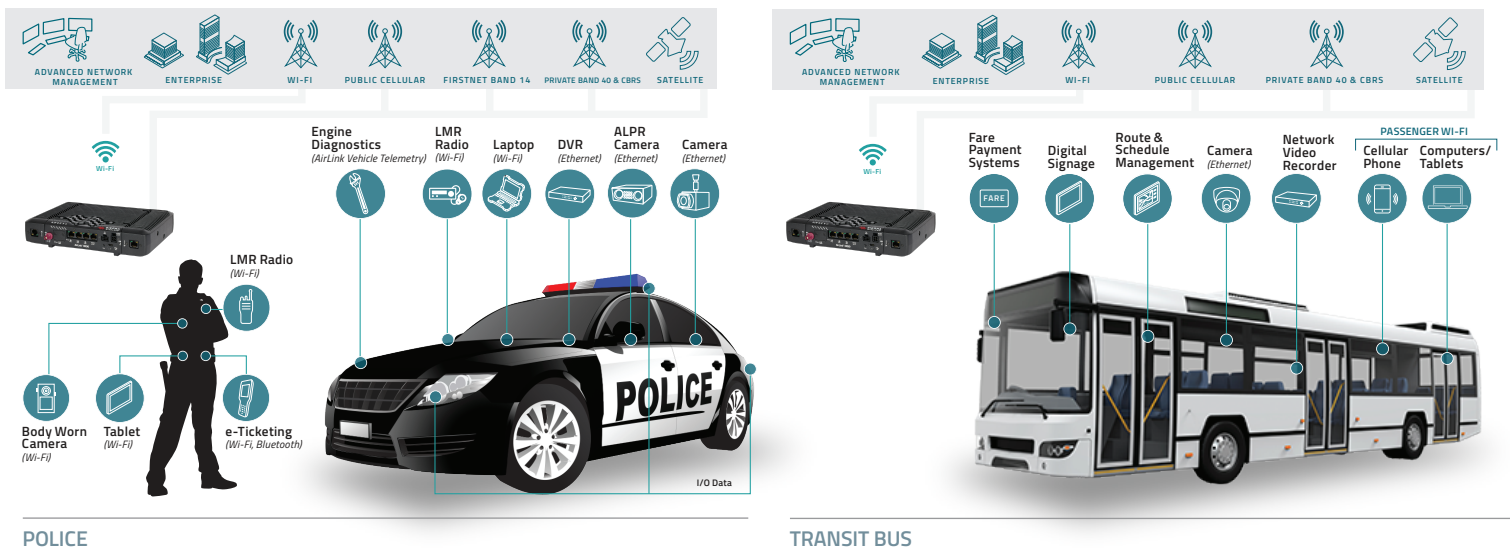

TRANSIT BUS

XR90 APPLICATION EXAMPLES

POLICE