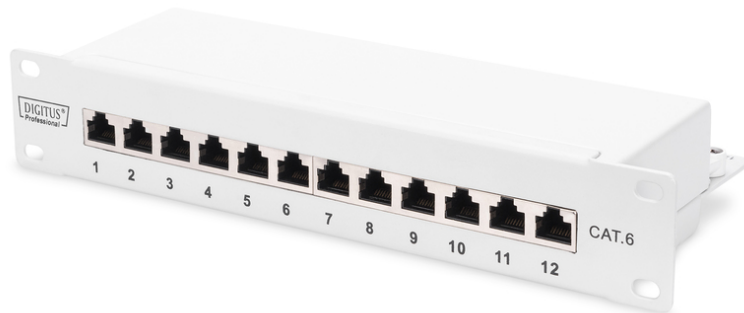

# DIGITUS CAT 6, Class E Patch Panel, shielded, grey

**DN-91612S-G**  
**EAN 4016032444909**

**CAT 6, Class E patch panel, shielded, 12-port RJ45 8P8C, LSA, 1U, 254 mm(10")Rack Mount, grey**

The CAT 6 Patch Panels for 254 mm (10") rack mount from DIGITUS® are manufactured with Link Performance Class E, for up to 250 MHz, ISO/IEC 11801 and EN 50173. Cable installation takes place via LSA strips which are color coded acc. EIA/TIA 568B. The housing consists of galvanized, cold-rolled steel, acc. EN1.4301, UNS S30400, AISI 304 and LMSAD110.

**Future-oriented standards and high-end quality for your network.**

- Transmission properties: Category 6
- Area of application: Up to 250 MHz, 1GBase-T
- Norms: ISO/IEC 11801 3rd Ed., EN 50173-1, EIA/TIA 568-C
- General properties:
- Suitable for 254 mm (10") cabinet mounting
- RJ45 female, 8P8C
- Cable installation via LSA strips, color coded according to EIA/TIA 568 A & B
- Cable fixing with smart cable ties
- Central ground connection
- 360° shield coverage
- Mechanical properties:
- Housing material: 1.5 mm galvanic cold rolled steel, acc. to EN1.4301, UNS S30400, AISI 304 and LMSAD110
- RJ45 female material: ABS UL 94V-0