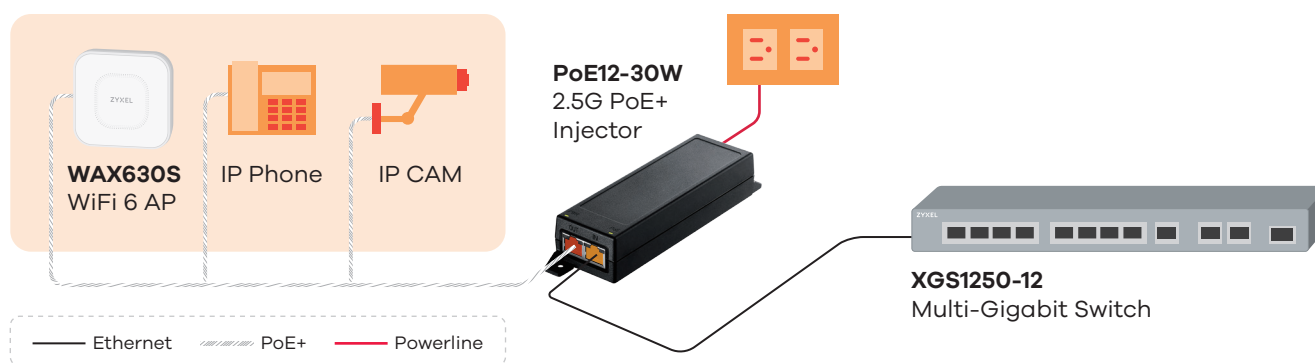

Suggested PoE Injector

Specifications

Model	WAX630S	
Product name	802.11ax (WiFi 6) Dual-Radio Unified Pro Access Point	
Wireless		
Standard	IEEE 802.11 ax/ac/n/g/b/a	
MIMO	MU-MIMO	
Wireless speed	2.4 GHz	575 Mbps
	5 GHz	2400 Mbps
Frequency band	2.4 GHz	• USA (FCC): 2.412 to 2.462 GHz • Europe (ETSI): 2.412 to 2.472 GHz
	5 GHz	• USA (FCC): 5.15 to 5.35 GHz; 5.470 to 5.850 GHz • European (ETSI): 5.15 to 5.35 GHz; 5.470 to 5.725 GHz
Bandwidth	20-, 40-, 80- and 160-MHz	
Conducted typical transmit output power	US (2.4 GHz/5 GHz)	23/28 dBm
	EU (2.4 GHz/5 GHz)	19/25 dBm
RF Design		
Antenna type	4x4 + 2x2 smart antenna	
Antenna gain	2.4 GHz	Peak gain 3 dBi
	5 GHz	Peak gain 4.5 dBi
Minimum receive sensitivity	Min. Rx sensitivity up to -101 dBm	
WLAN Feature		
Band steering	Yes	
WDS/Mesh	Yes	
Fast roaming	Pre-authentication, PMK caching and 802.11r/k/v	
DCS	Yes	
Load balancing	Yes