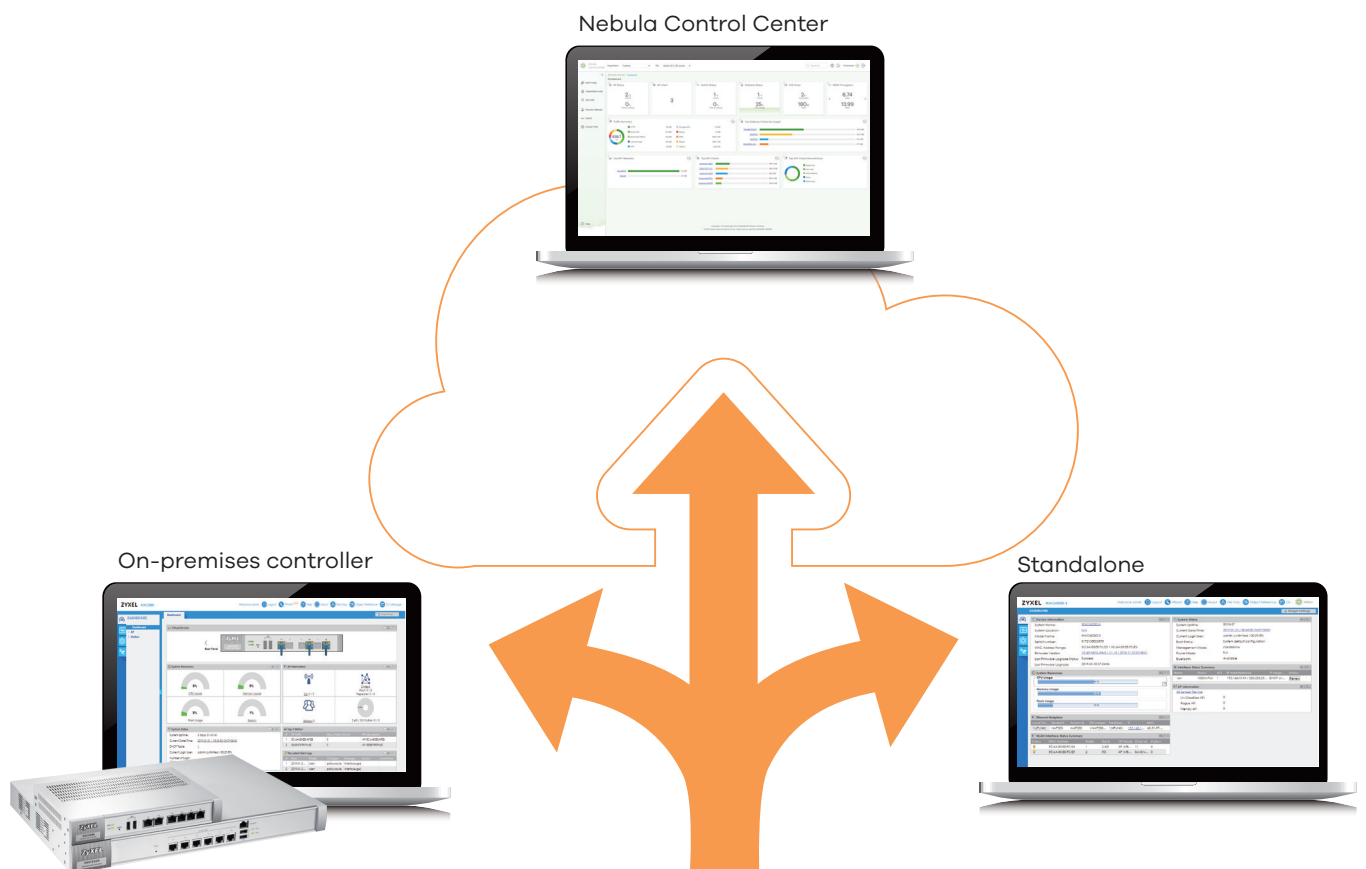

Switch Among Triple Modes