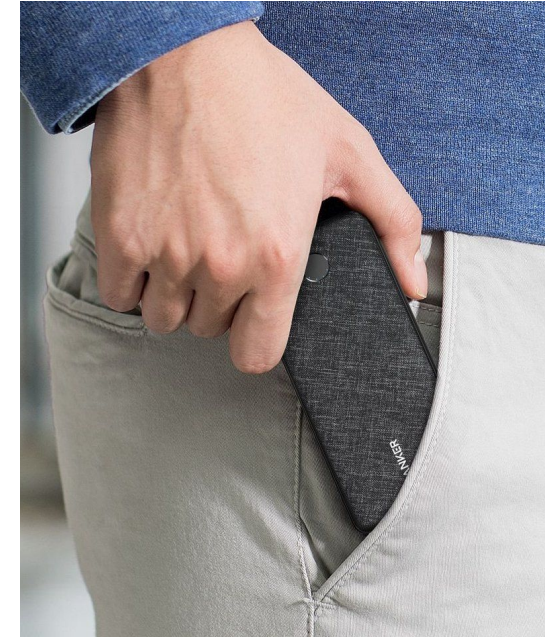

Color : ●

**PowerIQ
Fast
Charging**

**Super
Compact**

Slim Design

Ultra slim portable charger with 10000mAh External Battery

Slim Size, Big Power

One of the slimmest and lightest 10000 mAh portable chargers on the market.

Quality Throughout

With a sleek fabric exterior and cool-blue LED light to report battery level, PowerCore Metro 10000 is premium both inside and out.

Capacity (mAh)	Output Ports	Output Power	Input Ports	Input Power	MSRP
10000	2 USB-A	12W	1 USB-C	10W	€ 29.99