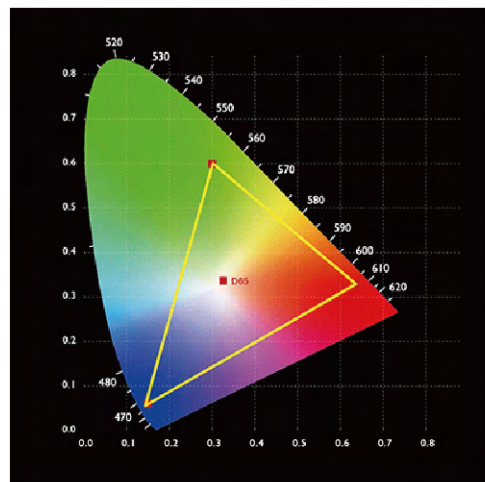

LUT5 3000nit TOUCH·3D LUT

5.5" DAYLIGHT VIEWABLE FIELD MONITOR

Sony F970 External Install and Power Kit

- 5.5"**
3000nit Light Sensor
- 1920x1200**
FHD Resolution
- Touch Screen**
- 3D LUT**
Custom 3D LUT
- HDR**
HDR Monitoring
- 4K HDMI**
4K HDMI In & Out
- External Install and Power Design**
- DC OUT**
Power for Camera

USE PROFESSIONAL REC.709 COLOR CALIBRATION STANDARD

FEATURES

- 5.5-inch 1920x1080 full HD IPS screen
- Touch screen menu operation, improve shooting efficiency
- Ultra-bright 3000nit, clearly visible in the sun
- Light sensor auto dimming
- Supports 3D LUT Log to REC.709 and user 3D LUT upload
- Supports HDR monitoring, what you see is what you get
- Sony F970 external install and power kit design can be used to install and supply power to external equipment, easy to install and disassemble, simplify your photography equipment.
- With Waveform, Vectorscope, RGB Histogram, Focus Assist, Monochrome etc. functions, can help you accurately exposure and focus every shot.
- Stereo Earphone output
- DC 8V power out to power your DSLR camera or mirrorless camera