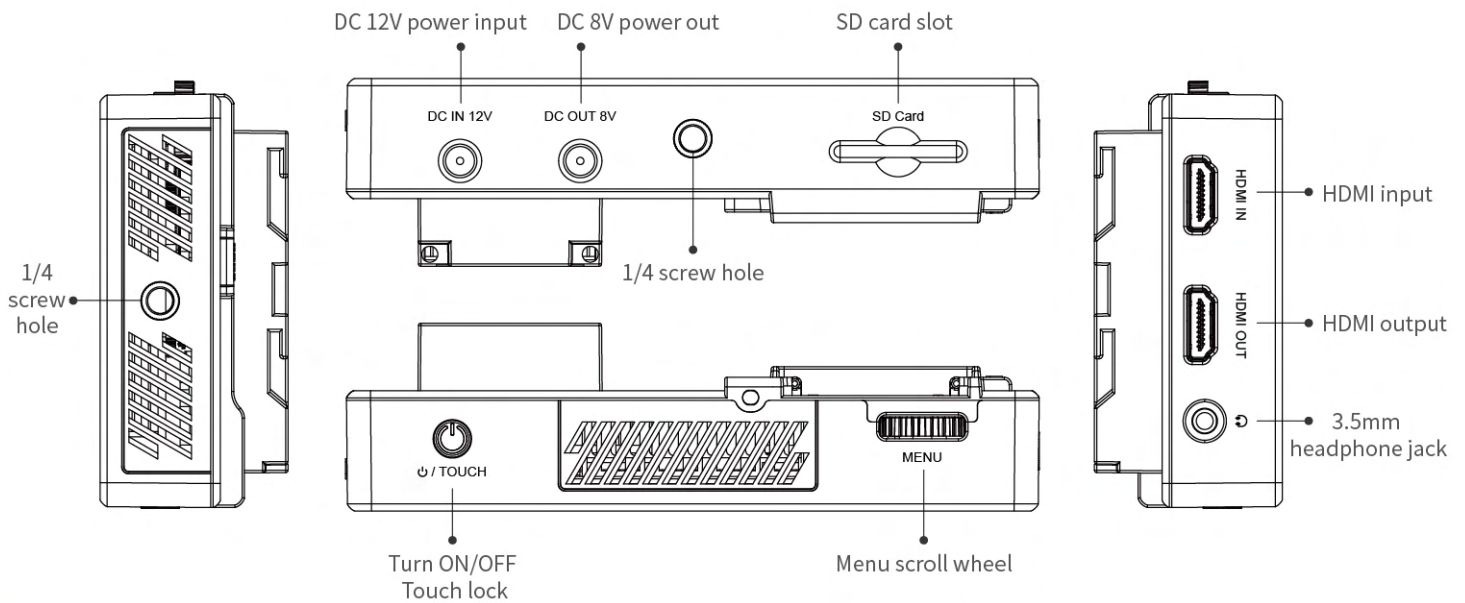

SD card slot import LUT

Flexible power supply mode
Sony F970 external power and install kit

R970

Sony F970 外挂供电套件

DC 12V

>> PARAMETER

| | |
|--------------------------------------|---|
| Model | LUT5 |
| Screen size | 5.5" IPS |
| Display Colors | 16.7M (8 bit) |
| Resolution | 1920x1080 pixels |
| Dot pitch | 0.069(L) x 0.069(W) (mm) |
| Aspect Ratio | 16:9 |
| Brightness | 3000cd/m2 |
| Contrast | 1000:1 |
| Backlight | LED |
| Response Time | Ton+Toff=35ms |
| Viewing Angle | 80°/80°(L/R) 80°/80°(U/D) |
| Input | HDMI |
| Output | HDMI |
| Power Out | DC OUT 8V, Barrel (5.5mm outer, 2.1mm inner; Power DSLR or mirrorless camera) |
| Audio | 3.5mm Stereo Headphone |
| HDMI Input/ Output Support Format | 480i/576i/480p/576p |
| | 720p (60/59.94/50/30/29.97/25/24/23.98) |
| | 1080i (60/59.94/50) |
| | 1080p (60/59.94/50/30/29.97/25/24/23.98) |
| | 3840×2160p (30/29.97/25/24/23.98) |
| | 4096×2160p (30/29.97/25/24/23.98) |
| Power Consumption | ≤ 20W |
| Input Voltage | DC7 ~24V |
| Power Connector | DC |
| Battery Plate | F970 Battery Plate |
| Operating Temperature | -20°C ~ 70°C |
| Storage Temperature | -30°C ~ 80°C |
| Install Way | 1/4"-20 Thread Point (Right, Bottom) |
| Unit Size | 142Lx86Hx28D (mm) |
| Unit Weight | 270g |

>> STRUCTURE

>> PACKING LIST

| | | | |
|--|---|--|--|
|  <p>Monitor</p> |  <p>Micro HDMI cable</p> |  <p>Mini hot shoe mount + Hex wrench</p> |  <p>User manual</p> |
|--|---|--|--|

Zhangzhou Seetec Optoelectronics Technology Co., Ltd