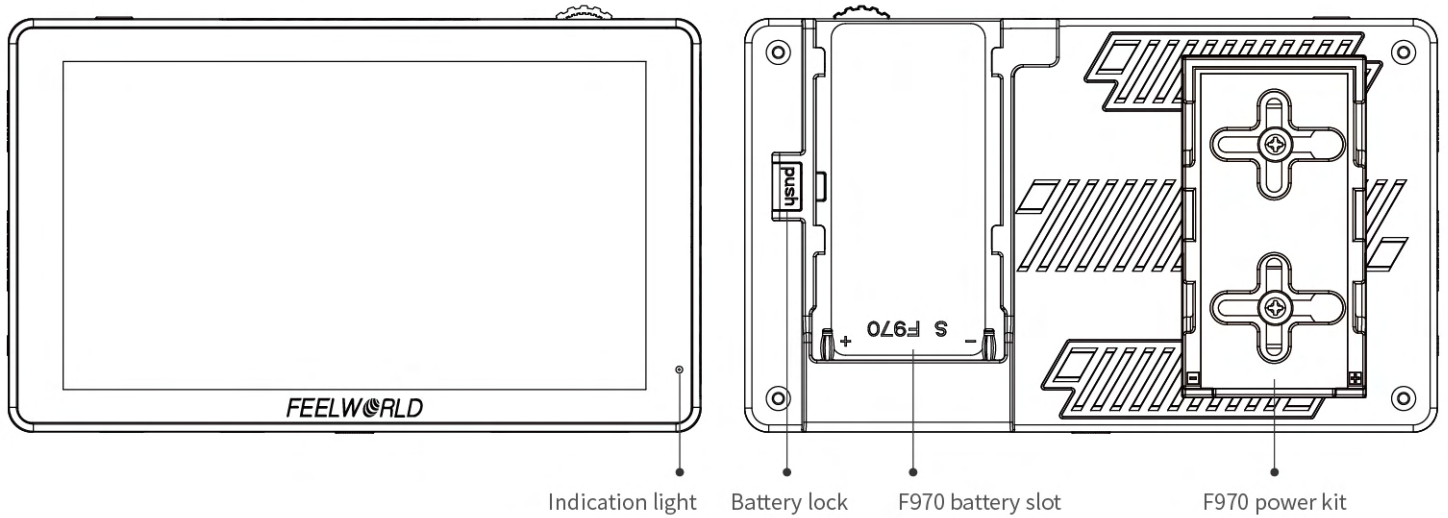

SD card slot import LUT

Flexible power supply mode
Sony F970 external power and install kit

R970

Sony F970 外挂供电套件

DC 12V

>> PARAMETER

| | |
|--------------------------------------|---|
| Model | LUT5 |
| Screen size | 5.5" IPS |
| Display Colors | 16.7M (8 bit) |
| Resolution | 1920x1080 pixels |
| Dot pitch | 0.069(L) x 0.069(W) (mm) |
| Aspect Ratio | 16:9 |
| Brightness | 3000cd/m2 |
| Contrast | 1000:1 |
| Backlight | LED |
| Response Time | Ton+Toff=35ms |
| Viewing Angle | 80°/80°(L/R) 80°/80°(U/D) |
| Input | HDMI |
| Output | HDMI |
| Power Out | DC OUT 8V, Barrel (5.5mm outer, 2.1mm inner; Power DSLR or mirrorless camera) |
| Audio | 3.5mm Stereo Headphone |
| HDMI Input/ Output Support Format | 480i/576i/480p/576p |
| | 720p (60/59.94/50/30/29.97/25/24/23.98) |
| | 1080i (60/59.94/50) |
| | 1080p (60/59.94/50/30/29.97/25/24/23.98) |
| | 3840×2160p (30/29.97/25/24/23.98) |
| | 4096×2160p (30/29.97/25/24/23.98) |
| Power Consumption | ≤ 20W |
| Input Voltage | DC7 ~24V |
| Power Connector | DC |
| Battery Plate | F970 Battery Plate |
| Operating Temperature | -20°C ~ 70°C |
| Storage Temperature | -30°C ~ 80°C |
| Install Way | 1/4"-20 Thread Point (Right, Bottom) |
| Unit Size | 142Lx86Hx28D (mm) |
| Unit Weight | 270g |

>> STRUCTURE

>> PACKING LIST

| | | | |
|--|---|--|--|
|  <p>Monitor</p> |  <p>Micro HDMI cable</p> |  <p>Mini hot shoe mount + Hex wrench</p> |  <p>User manual</p> |
|--|---|--|--|

Zhangzhou Seetec Optoelectronics Technology Co., Ltd