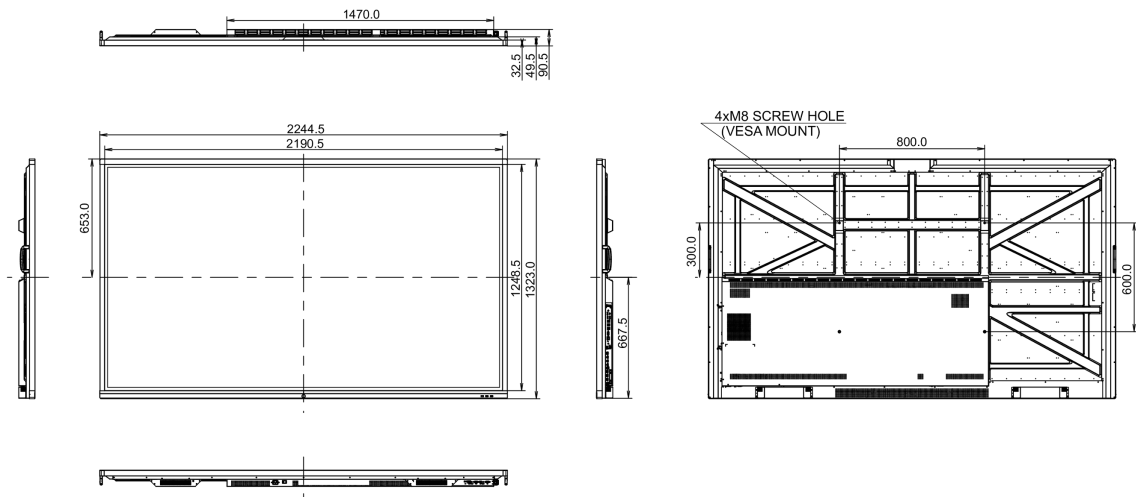

09 SUSTAINABILITY

Regulations	CB, CE, TÜV-Bauart, EAC, RoHS support, ErP, WEEE, REACH
Energy efficiency class	A+
Other	REACH SVHC above 0.1%: Lead

10 DIMENSIONS / WEIGHT

Product dimensions W x H x D	2244.7 x 1323 x 90.5mm
Box dimensions W x H x D	2483 x 1493 x 376mm
Weight (without box)	101.5kg
Weight (with box)	138.75kg
EAN code	4948570117772