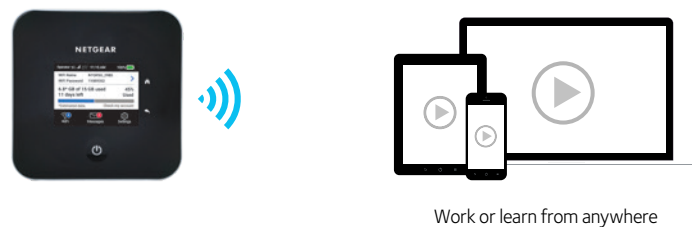

On-the-Go / Outdoor

If you are in a remote area without a WiFi connection available or in a congested area with many surrounding WiFi networks, the M5 will keep up to 32 devices connected to 5G (or 4G LTE where 5G network is not available) over WiFi.