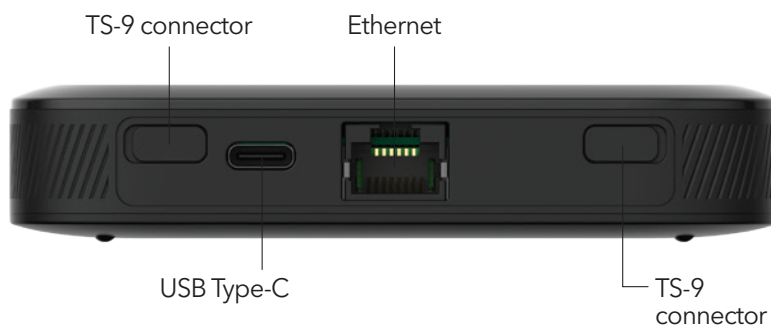

On-the-Go

Mobile routers advance the way you WiFi on-the-go. Connect up to 32 devices, and take your work or play anywhere.

TOUCH SCREEN—Intuitive touch UI screen with data usage meter

NETGEAR MOBILE APP—View your connection status, settings, and data usage using your smartphone or tablet

BATTERY—Lasts up to 13 hours on a single charge

Connection Diagram

Package Contents

- Nighthawk® M5 Mobile Router device and battery
- Quick start guide
- USB Type-C cable
- AC adapter

Physical Specifications