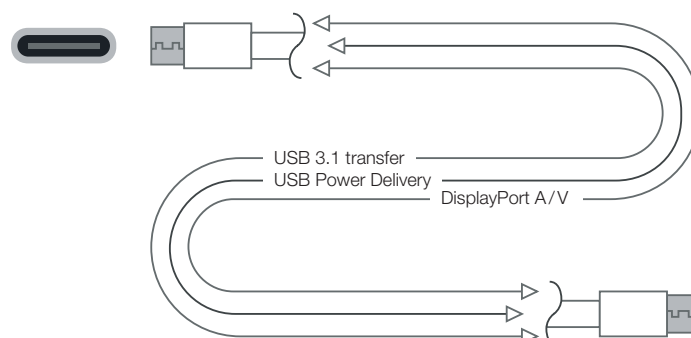

WELCOME TO **USB-C** INTEGRATION

TOMORROW'S TECHNOLOGY

Let Powerdot be your interface for communication between devices, or let it be a potent charging station. With our 'Powerdot PD16' only one single cable needed on the work desk or in the conference - it is the new future standard facilitate a "clean desk". This version of Powerdot is versatile - in spite of this, it has a significantly low building height below desk.

This port is equipped with Quick Charge 2.0 and charges your unit quicker than a conventional USB/A charger. (QC2.0 5-12V, 1-2A)

What is this future technology?

This port can be used for quick charging smartphones, tablets and compatible laptops; or can be connected to a docking station for access to internet, power, screens, keyboards, mice, etc - using one single cable.

SUGGESTIONS OF HOW TO CONNECT

Computer connected via USB-C cable that runs via cable through.

Always connected when needed. Image showing mobile phone charged via USB-C connection.

Computer connected via USB-C jack.