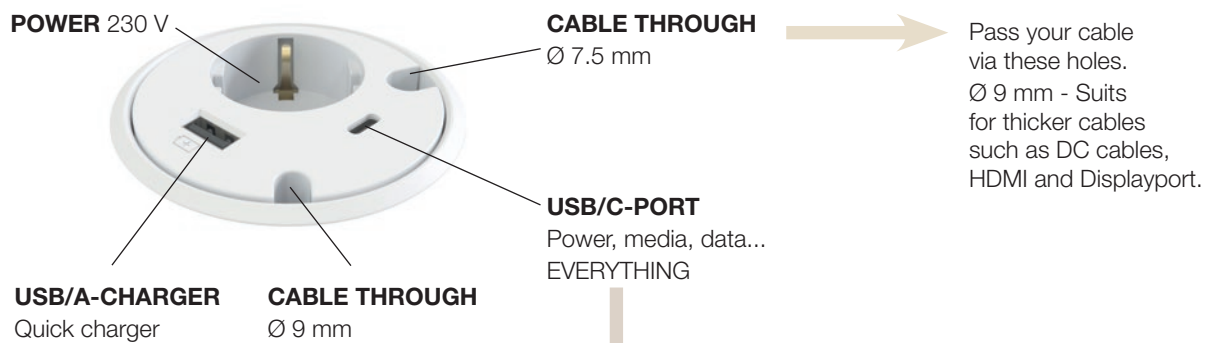

WELCOME TO **USB-C** INTEGRATION

TOMORROW'S TECHNOLOGY

Let Powerdot be your interface for communication between devices, or let it be a potent charging station. With our 'Powerdot PD16' only one single cable needed on the work desk or in the conference - it is the new future standard facilitate a "clean desk". This version of Powerdot is versatile - in spite of this, it has a significantly low building height below desk.

This port is equipped with Quick Charge 2.0 and charges your unit quicker than a conventional USB/A charger. (QC2.0 5-12V, 1-2A)

What is this future technology?

This port can be used for quick charging smartphones, tablets and compatible laptops; or can be connected to a docking station for access to internet, power, screens, keyboards, mice, etc - using one single cable.

SUGGESTIONS OF HOW TO CONNECT

Computer connected via USB-C cable that runs via cable through.

Always connected when needed. Image showing mobile phone charged via USB-C connection.

Computer connected via USB-C jack.

For charging feed of USB-C connection.

- 935-PUSBC USB-C PD 2.0 ADAPTER 3A 18W, BLACK

CREATE THE RIGHT FEELING

Estestically appealing details make a big difference. Covers and frames are made of metal.

POWERDOT **FRAMES & COVERS** Ø 79 MM