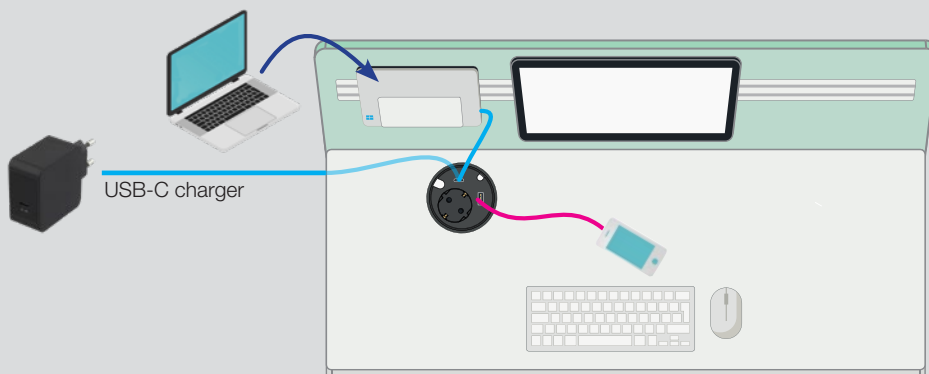

USB-C cable to charge your laptop / mobile phone / tablet etc