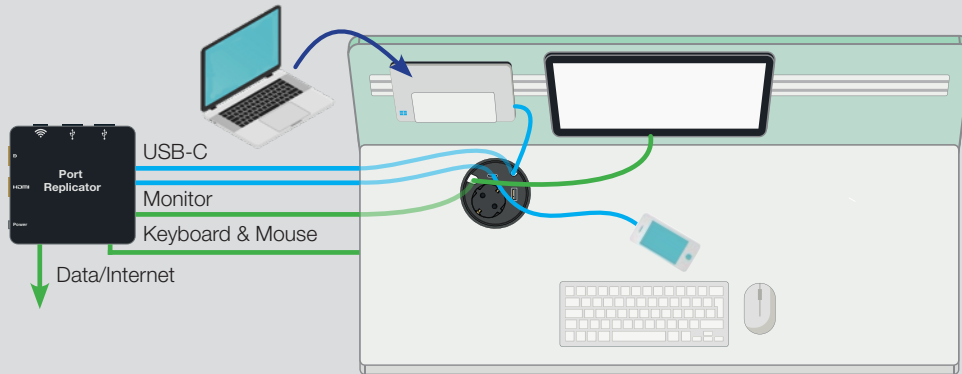

WELCOME TO **USB-C** INTEGRATION

TOMORROW'S TECHNOLOGY

Let Powerdot be your interface for communication between devices, or let it be a potent charging station. With our 'Powerdot PD16' only one single cable needed on the work desk or in the conference - it is the new future standard facilitate a "clean desk". This version of Powerdot is versatile - in spite of this, it has a significantly low building height below desk.

This port is equipped with Quick Charge 2.0 and charges your unit quicker than a conventional USB/A charger. (QC2.0 5-12V, 1-2A)

What is this future technology?

This port can be used for quick charging smartphones, tablets and compatible laptops; or can be connected to a docking station for access to internet, power, screens, keyboards, mice, etc - using one single cable.

SUGGESTIONS OF HOW TO CONNECT

Computer connected via USB-C cable that runs via cable through.

Always connected when needed. Image showing mobile phone charged via USB-C connection.

Computer connected via USB-C jack.