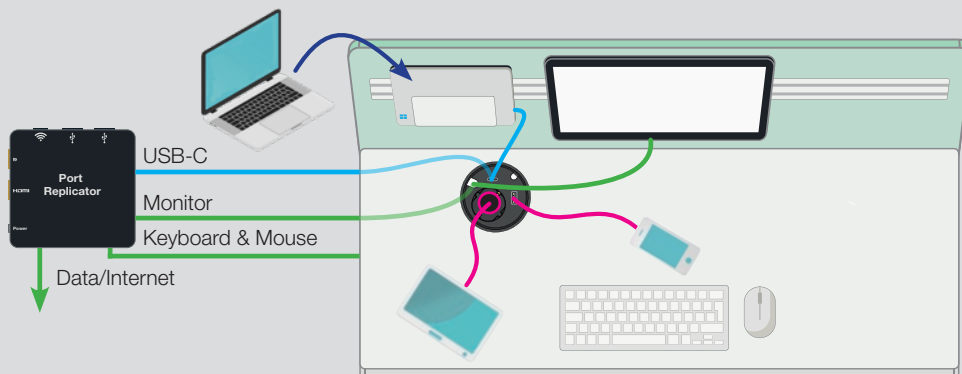

WELCOME TO **USB-C** INTEGRATION

TOMORROW'S TECHNOLOGY

Let Powerdot be your interface for communication between devices, or let it be a potent charging station. With our 'Powerdot PD16' only one single cable needed on the work desk or in the conference - it is the new future standard facilitate a "clean desk". This version of Powerdot is versatile - in spite of this, it has a significantly low building height below desk.

This port is equipped with Quick Charge 2.0 and charges your unit quicker than a conventional USB/A charger. (QC2.0 5-12V, 1-2A)

What is this future technology?

This port can be used for quick charging smartphones, tablets and compatible laptops; or can be connected to a docking station for access to internet, power, screens, keyboards, mice, etc - using one single cable.

SUGGESTIONS OF HOW TO CONNECT

Computer connected via USB-C cable that runs via cable through.

Always connected when needed. Image showing mobile phone charged via USB-C connection.

Computer connected via USB-C jack.

Smooth operation when having your own cable along. Image showing mobile phone **quick charged** via USB and tablet charger with ordinary (Schuko) charger.

Charging only.

USB-C cable to charge your laptop / mobile phone / tablet etc