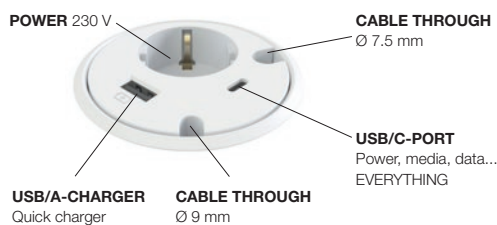

Powerdot

PD16 with USB-C

PD16 is available in EU Schuko, French, Suisse and Danish version.

935-PD16W	POWERDOT PD16. SCHUKO , WHITE
935-PD16	POWERDOT PD16. SCHUKO , BLACK
935-PD36W	POWERDOT PD16. FRENCH , WHITE
935-PD36	POWERDOT PD16. FRENCH , BLACK
935-PD46W	POWERDOT PD16. DANISH , WHITE
935-PD46	POWERDOT PD16. DANISH , BLACK
935-PD56W	POWERDOT PD16. SUISSE , WHITE
935-PD56	POWERDOT PD16. SUISSE , BLACK

Communication and charging.... where you want it!

Let Powerdot be your interface for communication between devices, or let it be a potent charging station. With this Powerdot, only one single cable is needed on the desk and in the conference - it is the new future standard facilitate a "clean desk". This version of Powerdot is versatile - in spite of this, it has a significantly low building height below desk.

The USB-C port can be used as an additional quick charging port for your smartphone or for compatible laptops; The port may as well be combined with a port replicator for access to power, display, internet, keyboard, mouse, etc using only one cable!

- 1 POWER
- 1 USB-CHARGER (QUICK)
- 1 USB-C PORT
- 2 CABLE FEEDTHROUGH

SPECIFICATIONS

- 1 x Power, 1 x USB/A-charger (QC2.0 5-12V, 1-2A), 1 x USB/C-port (3.1 Gen1 20V, 3A)
- Connection: Schuko/grounded 1.5 m (3x1.5 mm²)
- Drilling diameter 79 mm
- Height 68 mm
- Max tabletop 30 mm
- Adjustable in two height levels