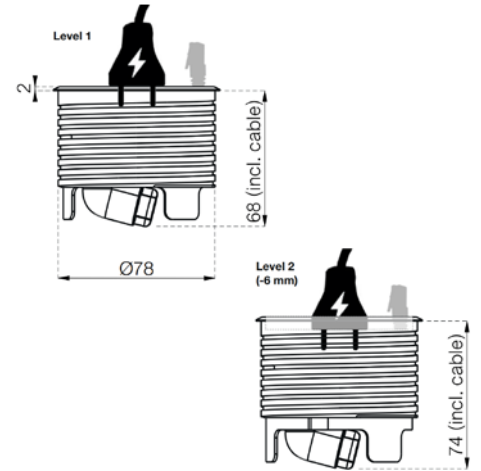

Powerdot

PD16 with USB-C

PD16 is available in EU Schuko, French, Suisse and Danish version.