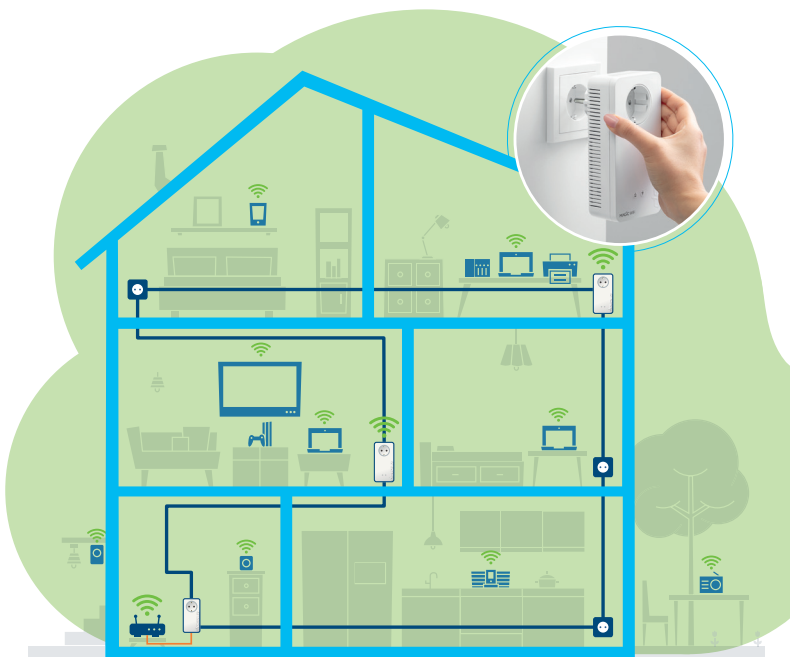

Wi-Fi Upgrade: It's very easy to replace and disable your old router Wi-Fi with this set – for maximum Wi-Fi power throughout the home.

devolo Magic 2 WiFi 6
Mesh Starter Kit:
Art. -Nr.: 08932 (NL, ES, EU)

devolo Magic 2 WiFi 6
Mesh Multiroom Kit:
Art. -Nr.: 08936 (NL, ES, EU)

devolo Magic 2 WiFi 6
Add-On:
Art. -Nr.: 08811 (DE, AT, NL,
ES, PT, EU)

devolo Magic 2 WiFi 6
Starter Kit:
Art. -Nr.: 08822 (ES, PT, EU)

devolo Magic 2 WiFi 6
Multiroom Kit:
Art. -Nr.: 08830 (ES, PT, EU)

devolo Magic 2 WiFi 6

Technical Data

2400 Mbps

Wi-Fi 6

Access Point
Steering

OFDMA

2 x Gigabit
Ethernet