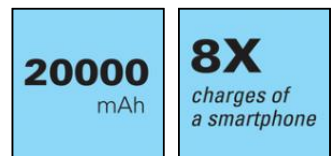

Ett kraftfullt backup-batteri i aluminium med hög hastighet, utmärkt prestanda och mycket stor kapacitet. När du saknar tillgång till eluttag ser detta backup-batteri till att alla typer av mobila enheter får en optimal uppladdning. Stöder vanlig USB-A och USB-C PD 20W.