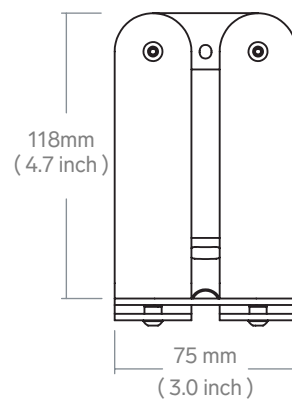

# PTZ CAMERA MOUNT

H599

Universal Wall Mount for Pan Tilt Zoom Cameras

## Dimensions

## Specifications

<b>Price</b>	\$99
<b>SKU</b>	H599
<b>Height</b>	5.1 inches
<b>Width</b>	3.0 inches
<b>Depth</b>	6.7 inches
<b>Weight</b>	2.5 lbs
<b>Warranty</b>	2 years

---