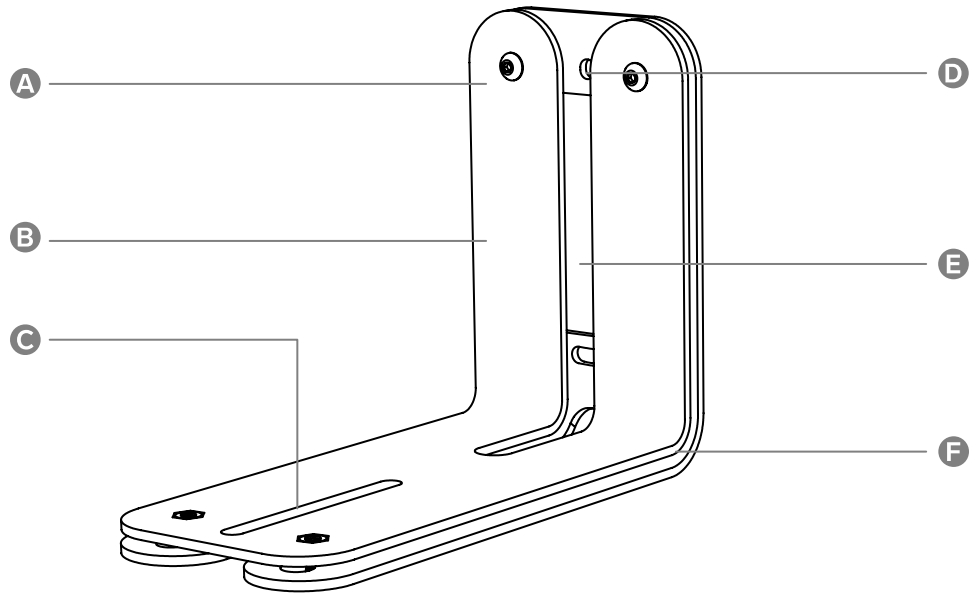

# PTZ CAMERA MOUNT

Universal Wall Mount for Pan Tilt Zoom Cameras

Professionally wall-mount PTZ cameras with superior aesthetics, durability, and ease.

# PTZ CAMERA MOUNT

H599

Universal Wall Mount for Pan Tilt Zoom Cameras

## Features

- A Heavy steel construction
- B Fingerprint-resistant powdercoat finish
- C Universal mounting slot
- D Trims and obscures holes in the drywall
- E Mounts directly to drywall or to a gangbox
- F Dual-layer design for maximum rigidity

## Dimensions