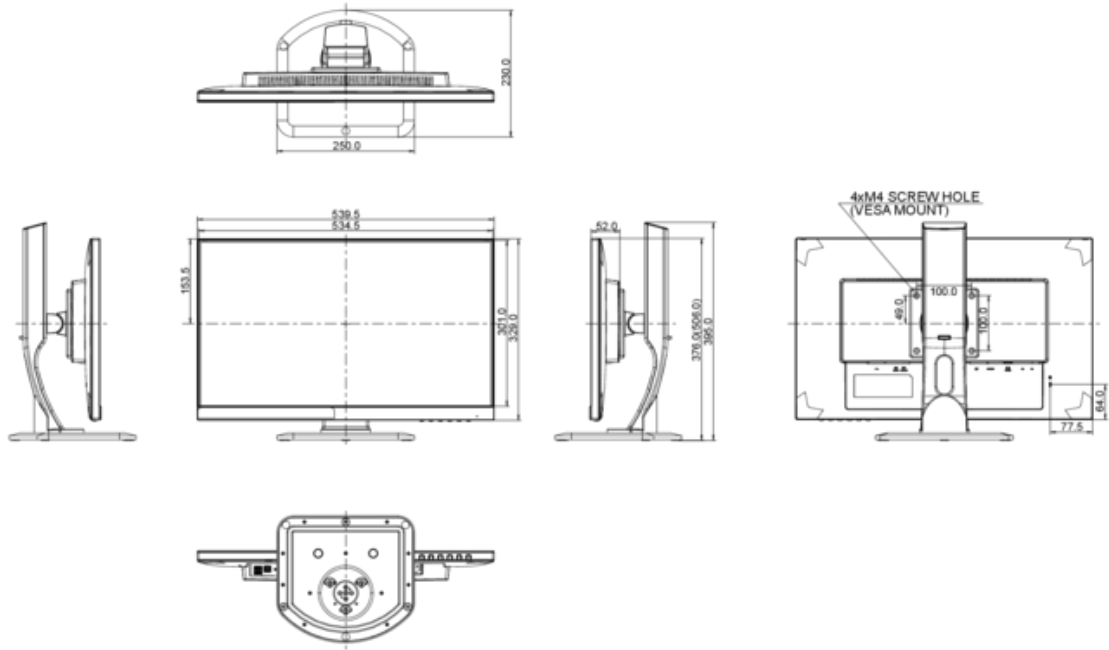

ROTATION (PIVOT FUNCTION)	90°
SWIVEL STAND	90°; 45° left; 45° right
TILT ANGLE	22° up; 5° down
VESA MOUNTING	100 x 100 mm
COLOUR	Black

4. ACCESORIES

INCLUDED ACCESSORIES	power cable, HDMI cable, DisplayPort cable, USB cable, audio cable, stand, quick start guide, safety guide
----------------------	--

8. DIMENSIONS / WEIGHT

DIMENSIONS W X H X D	539.5 x 376 (506) x 230 mm
WEIGHT	5.4 kg

All trademarks and registered trademarks acknowledged. E & O E. Specification subject to change without notice. All LCD's comply with ISO-9241-307:2008 in connection with pixel defects.