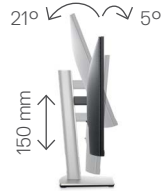

Tilt and height adjustable

Pivot

Swivel

Connectivity

- | | | |
|----------------------|-----------------|---|
| 1 Security-lock slot | 4 Stand lock | 7 USB 3.0 upstream port |
| 2 Power connector | 5 DisplayPort | 8 SuperSpeed USB 5Gbps (USB3.2 Gen1) Type-A downstream port (4) |
| 3 HDMI port | 6 VGA connector | |