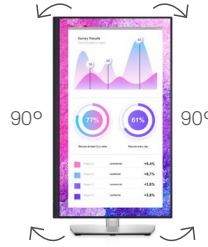

Documentation

- Quick Setup Guide
- Safety and regulatory information

Adjustability and connectivity

DELL 24 MONITOR | P2422H

Easily adjust the panel to your preferred viewing position.

Back view - Cable management slot

Tilt and height adjustable

Pivot

Swivel

Connectivity

- | | | |
|----------------------|-----------------|---|
| 1 Security-lock slot | 4 Stand lock | 7 USB 3.0 upstream port |
| 2 Power connector | 5 DisplayPort | 8 SuperSpeed USB 5Gbps (USB3.2 Gen1) Type-A downstream port (4) |
| 3 HDMI port | 6 VGA connector | |