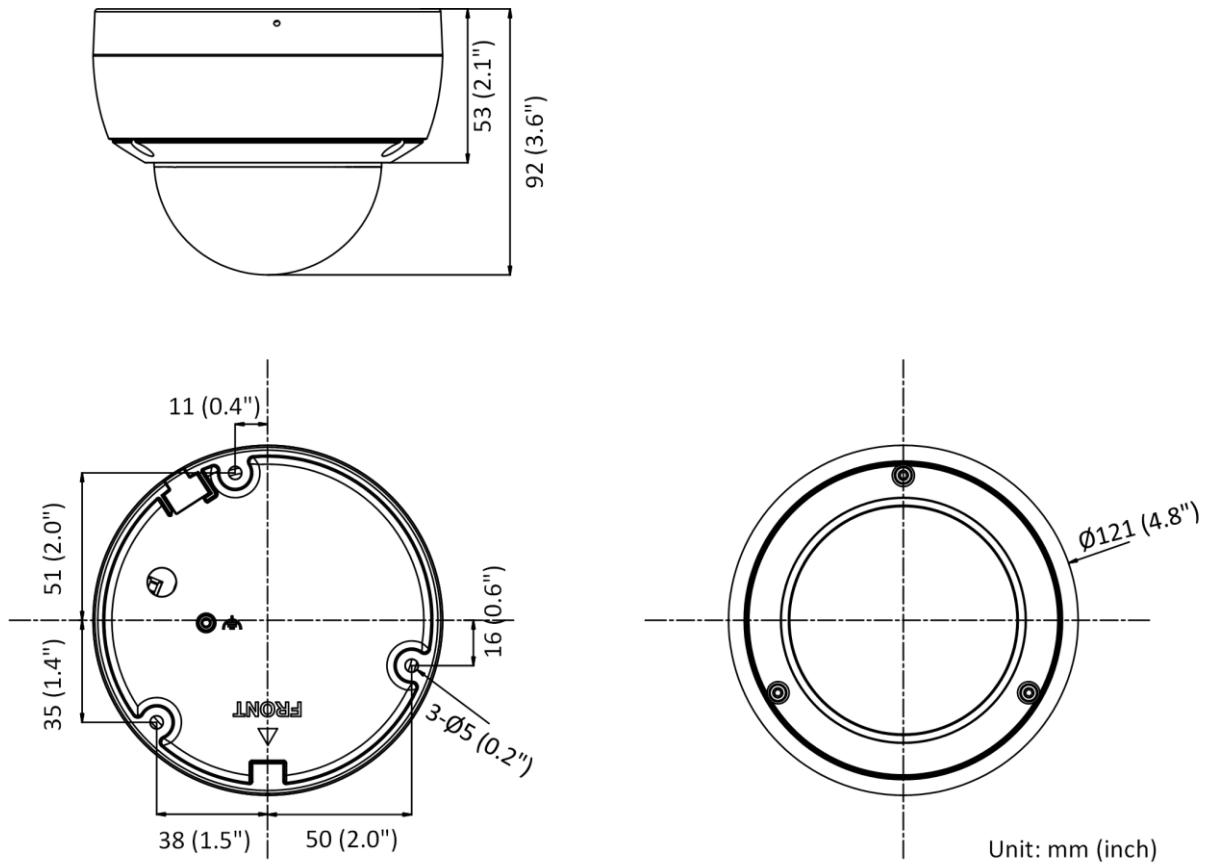

▪ **Dimension**

▪ **Accessory**

DS-1276ZJ-SUS
Corner Mount