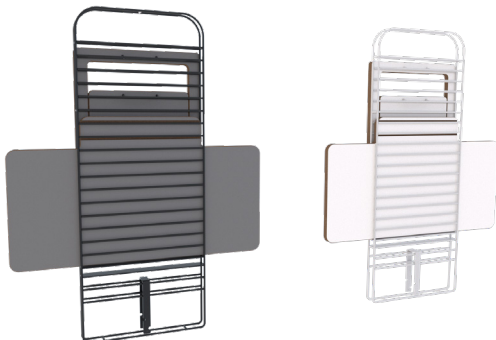

Benefits of Standfriend

We all feel better from a varied working position. *Standfriend* is an excellent solution to vary your working position easily.

Intelligent design means that you can easily find the right working height for you. The generous keyboard platform provides space for your mobile phone, notes or water glass.

Designed to be easy to handle. You take out and remove your *Standfriend* in a few steps – and it looks good on the wall when you are not using it.

Standfriend is designed and manufactured in Sweden – which reduces transportation needs and provides transparency of the entire production cycle.

The desk is reversible; choose between a smooth *White* surface or an elegant *Graphite Grey*. Choose between black or light gray metal stand.

Facts

Standfriend

Width: 600 mm
Depth: 495 mm
Height: 680 mm
Weight: 6.5 kg
Working height: 150-190 cm
Max. screen size: 17"
Max. load: 10 kg

Two colours in one: Reversible desk, White or Graphite Grey

Model TB501: Black metal stand

Model TB502: Light gray metal stand

Standfriend is easy to store, and the folded, flat design does not take up much space. Hang it on the wall or put it away when you don't need it.