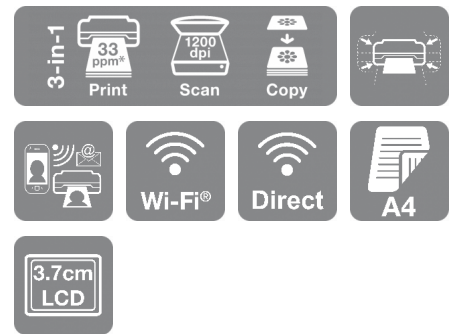

Expression Home XP-3155

DATASHEET / BROCHURE

Save money, space and time with this compact multifunction printer with individual inks, mobile printing and A4 double-sided printing.

When you're looking for an affordable, stylish and easy-to-use printer, the XP-3155 is sure to tick all the boxes. It's also compact, produces clear and vibrant prints and is capable of mobile printing with Wi-Fi, Wi-Fi Direct and a range of compatible Epson apps.

Sleek and stylish

This affordable model efficiently uses your space combining print, scan and copying facilities in one unit.

Easy to use

With a range of essential and easy to use features, the XP-3155 is flexible with Wi-Fi for printing and scanning wirelessly around the home and Wi-Fi Direct for printing without a wireless network. Its 3.7cm LCD screen makes it easy to copy and print without a computer and double-sided printing reduces paper usage.