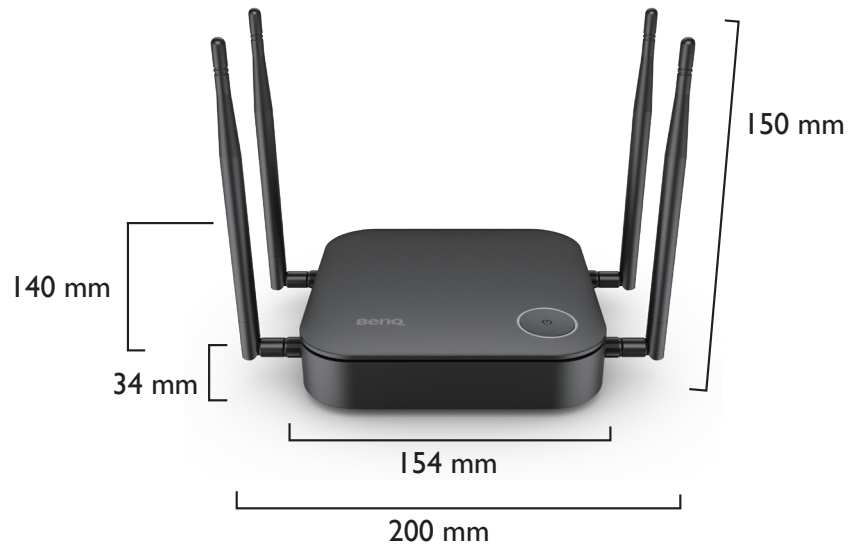

SCAN ME

<https://www.benq.eu/en-eu/business/index.html>

© 2021 BenQ Corp. Specifications may vary by region, please visit your local stores for details. Actual product's features and specifications are subject to change without notice. This material may include corporate names and trademarks of third parties which are the properties of the third parties respectively.

BENQ