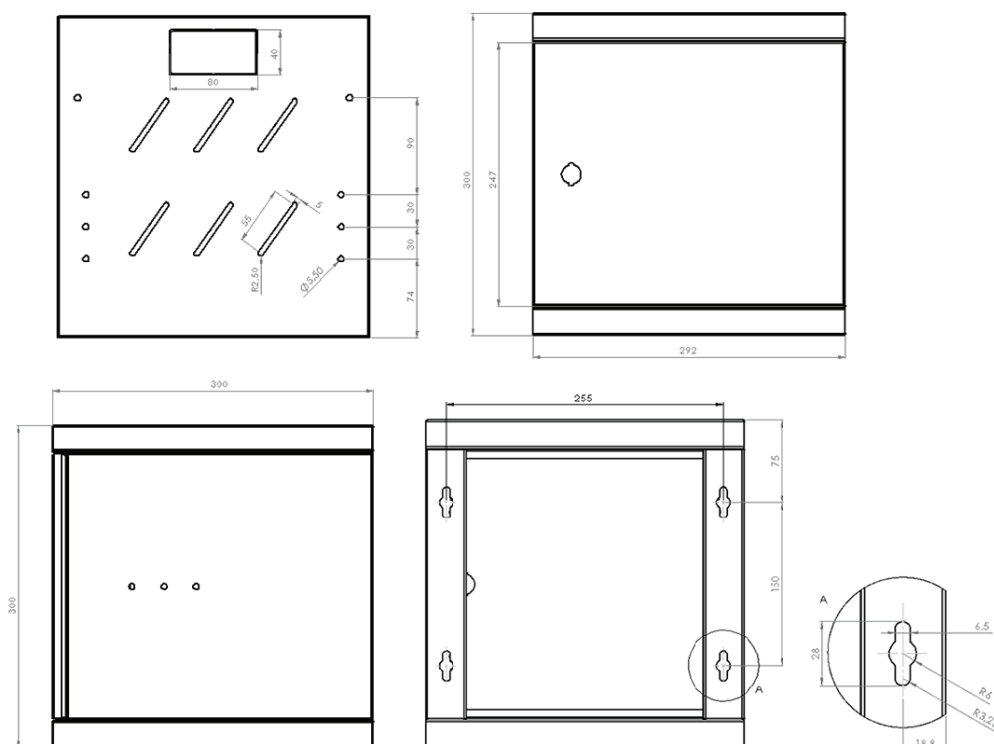

## 10" RACK 6U 300 mm / RC10-6U-300MB

WIDTH (outside)	292 mm
HEIGHT (outside)	300 mm
DEPTH (outside)	300 mm

Catalog number: 8867

EAN: 5907222250600

**PRODUCT STATUS** New product

### TECHNICAL SPECIFICATIONS

Color / Color code	BLACK / RAL 9005
Material	COLD-ROLLED SHEET DC01, THICKNESS 0.8 mm
Type of door	full
Packaging dimension	335 x 157 x 345 mm (width, height, depth)
Net / gross weight	3,49 kg / 3,72 kg
Placement	indoor, IP20

#### Usage

HANGING RACK CABINET STALFLEX 10" IS THE PERFECT SOLUTION FOR INSTALLATION, ORGANIZATION AND STORAGE OF: ICT EQUIPMENT, MONITORING, ALARM SYSTEMS, TV NETWORKS, LOCAL NETWORKS, ALL OTHER INTERFACE NETWORKS.

Dimensions are given with a tolerance of +/- 4 mm