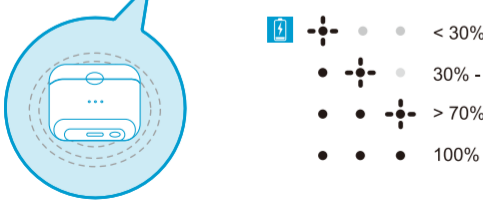

1

OFF

2

3

4

For FAQs and more information, please visit :

[soundcore.com / support](https://soundcore.com/support)

Model: A3910 51005001775 V01

@SoundcoreAudio

@soundcoreaudio

@soundcoreaudio