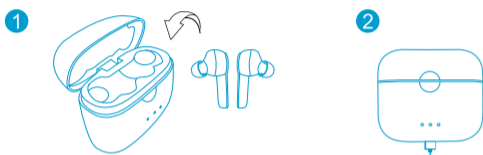

1

OFF

2

3

4

For FAQs and more information, please visit :

[soundcore.com / support](https://soundcore.com/support)

Model: A3910 51005001775 V01

@SoundcoreAudio

@soundcoreaudio

@soundcoreaudio