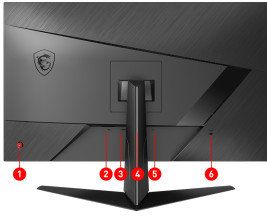

SPECIFICATIONS

Panel Size	27" (69cm)
Panel Resolution	1920 x 1080 (FHD)
Refresh Rate	144Hz
Response time	1ms
DYNAMIC REFRESH RATE TECHNOLOGY	Adaptive Sync
ACTIVATED RANGE	48 to 144Hz
Panel Type	IPS
Brightness (nits)	250 nits
Viewing Angle	178° (H) / 178° (V)
Aspect Ratio	16:9
Contrast Ratio	1000:1
DCR	100000000:1
Active Display Area (mm)	597.888(H) x 336.312(V)
Pixel Pitch (H x V)	0.3114(H) x 0.3114(V)
Surface Treatment	Anti-glare
Display Colors	16.7M
DCI-P3 / sRGB	92.4% / 120.3%
Video ports	1x Display Port (1.2a) 2x HDMI (1.4)
Audio	1x Earphone out
Kensington Lock	Yes
VESA Mounting	100 x 100 mm
Control	5-way OSD navigation joystick
Power Type	External Adaptor 20V 2.25A
Power Input	100~240V, 50~60Hz
Power consumption	27W
Signal Frequency	54 to 82KHz (H) 47 to 145Hz (V)
Adjustment (Tilt)	-5° ~ 20°
Dimension (W x H x D)	612.5 x 444.3 x 228.2 mm / 24.11 x 17.49 x 8.98 inch
Carton Dimension (W X H X D)	765 x 473 x 183 mm / 30.12 x 18.62 x 7.20 inch
Weight (NW / GW)	4.33kg / 6.63kg 9.55lbs / 14.61lbs
Frameless Design	Yes
Console Mode	FHD @ 120Hz

CONNECTIONS

1. 5-way joystick navigator
2. DC Jack
3. 2x HDMI (1.4)
4. 1x Display Port (1.2a)
5. 1x Earphone out
6. Kensington lock
- 7.