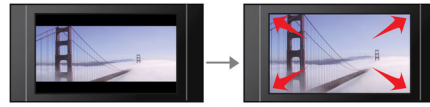

12-bit/108MHz video processing

12-bit Video DAC is a superior Digital-to-Analogue-Converter that preserves every detail of the authentic picture quality. It shows subtle shades and smoother graduation of colors, resulting in a more vibrant and natural picture. The limitation of the usual 10bit DAC become in particular apparent while using large screens and projectors.

Screen Fit

Whatever you're watching, and on any TV, Screen Fit ensures that the picture fills the whole screen. Annoying black bars on the top and bottom are eliminated, without any tedious manual adjustments to make. Simply press the Screen Fit button, choose the format and enjoy your movie in full-screen