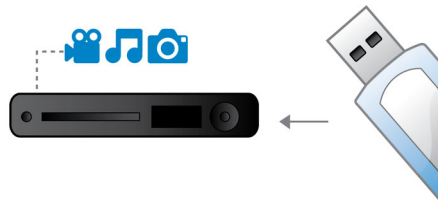

Screen Fit

Whatever you're watching, and on any TV, Screen Fit ensures that the picture fills the whole screen. Annoying black bars on the top and bottom are eliminated, without any tedious manual adjustments to make. Simply press the Screen Fit button, choose the format and enjoy your movie in full-screen

USB Media Link

The Universal Serial Bus or USB is a protocol standard that is conveniently used to link PCs, peripherals and consumer electronic equipment. With USB Media Link, all you have to do is plug in your USB device, select the movie, music or photo and play away.