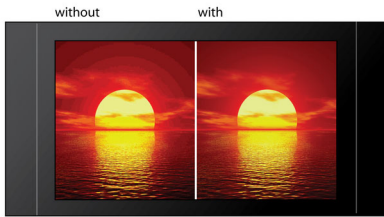

Highlights

12-bit/108MHz video processing

12-bit Video DAC is a superior Digital-to-Analogue-Converter that preserves every detail of the authentic picture quality. It shows subtle shades and smoother graduation of colors, resulting in a more vibrant and natural picture. The limitation of the usual 10bit DAC become in particular apparent while using large screens and projectors.