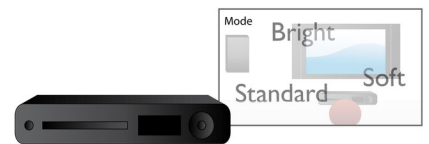

Smart Picture

Smart Picture provides the optimum picture settings for color, brightness, saturation, contrast, sharpness, and so on, to enhance your overall viewing experience at all times.