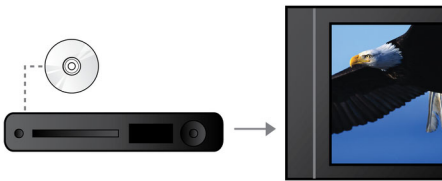

Plays it all

Play virtually any disc you want - whether they be CDs, (S)VCDs, DVDs, DVD+R, DVD-R, DVD+RW or DVD-RW. Experience unbeatable flexibility and the convenience of playing all your discs on one device.