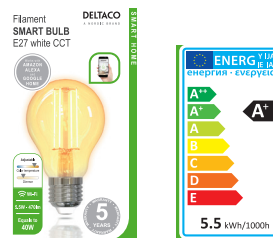

# Smart Filament Bulb

- Dimmable
- Amber glass
- Control with app
- Adjustable colour temperature

## PRODUCT DATA

Product category:	Smart filament Bulb
Fitting:	E27
Shape:	A60
Wattage and lumen:	5.5 W, 470 lm
Colour:	White CCT
Colour temperature:	1800-6500 K
Dimmable:	Yes (with app)
Lifetime:	15000 h
Input voltage:	220-240 V
WiFi frequency:	2.4 GHz
Network protocol:	IEEE802.11 b/g/n
Compatibility:	APP: DELTACOSMARTHOME, Amazon Alexa & Google Voice Assistance
Working temperature:	-20°C to 40°C
Package contents:	Smart bulb and manual

## LOGISTICS DATA

Article number:	SH-LFE27A60
Brand:	DELTACO
EAN Code:	7333048043849
Country of origin:	China
Custom tariff number:	
Master carton packing unit:	
Master carton gross weight:	
Master carton dimensions:	
Package type:	Box
Package weight:	
Package dimensions:	