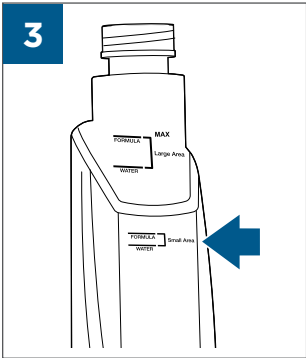

.....7-8

..... 9

..... 10

..... 11

A

B

⚡ [] [] [] [] ✓	
BATTERY STATUS	LIGHT STATUS
100% - 67%	[] [] [] []
66% - 33%	[] [] [] []
32% - 10%	[] [] [] []
> 10%	[] [] [] []
0%	[] [] [] []

BISSELL Multi-Surface, BISSELL Wood Floor