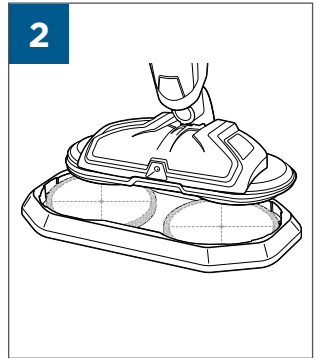

.....7-8

..... 9

..... 10

..... 11

A

B

⚡ [] [] [] [] ✓	
BATTERY STATUS	LIGHT STATUS
100% - 67%	[] [] [] []
66% - 33%	[] [] [] []
32% - 10%	[] [] [] []
> 10%	[] [] [] []
0%	[] [] [] []

BISSELL Multi-Surface, BISSELL Wood Floor