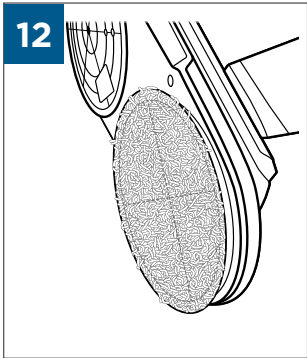

.....7-8

..... 9

..... 10

..... 11

A

B

⚡ [] [] [] [] ✓	
BATTERY STATUS	LIGHT STATUS
100% - 67%	[] [] [] []
66% - 33%	[] [] [] []
32% - 10%	[] [] [] []
> 10%	[] [] [] []
0%	[] [] [] []

BISSELL Multi-Surface, BISSELL Wood Floor