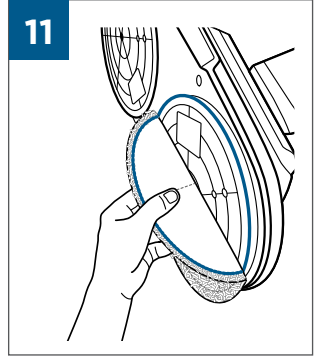

.....7-8

..... 9

..... 10

..... 11

A

B

⚡ [] [] [] [] ✓	
BATTERY STATUS	LIGHT STATUS
100% - 67%	[] [] [] []
66% - 33%	[] [] [] []
32% - 10%	[] [] [] []
> 10%	[] [] [] []
0%	[] [] [] []

BISSELL Multi-Surface, BISSELL Wood Floor