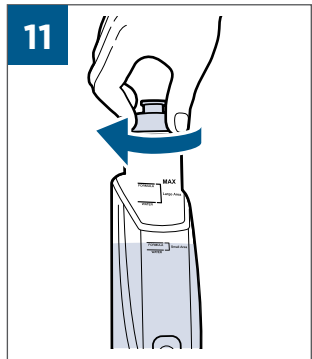

.....7-8

..... 9

..... 10

..... 11

A

B

⚡ [] [] [] [] ✓	
BATTERY STATUS	LIGHT STATUS
100% - 67%	[] [] [] []
66% - 33%	[] [] [] []
32% - 10%	[] [] [] []
> 10%	[] [] [] []
0%	[] [] [] []

BISSELL Multi-Surface, BISSELL Wood Floor