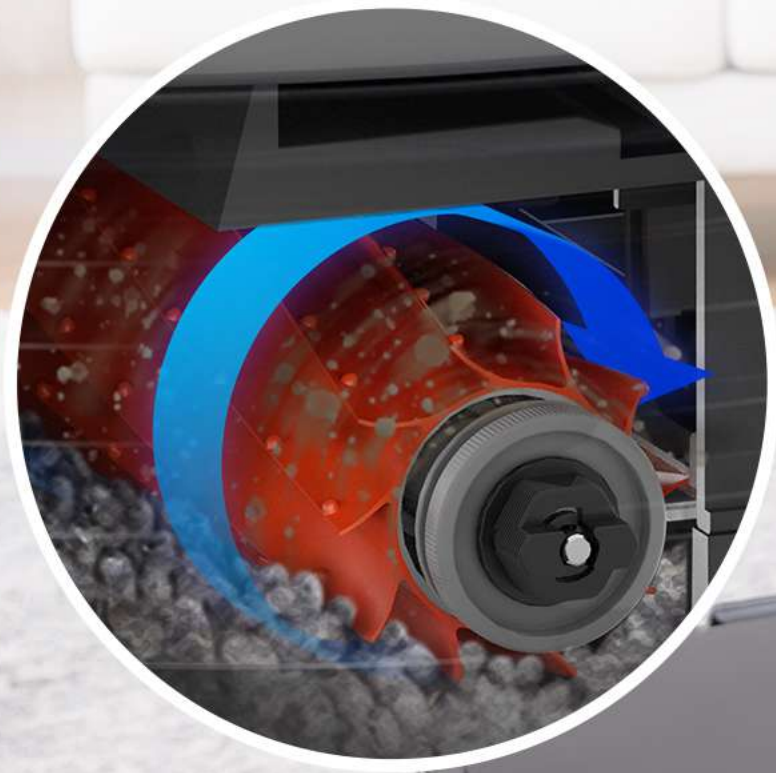

S7

Level up Your Cleaning with
Sonic Mopping

A Sonic Sea Change in Robot Cleaning

To shift dried-on dirt, vacuuming isn't enough. You have to scrub. Roborock S7's sonic technology scrubs floors up to 3,000 times per minute*. Eliminating dried-on dirt that some robots may leave behind, from coffee to muddy footprints and more. Combined with Roborock's first auto-lifting mop, powerful mopping is yours with a whole new level of convenience. Add its all-rubber main brush and 2500Pa** HyperForce™ suction, and you have a true deep clean machine.

Ultrasonic Carpet Detection

Using an ultrasonic sensor, carpets are quickly and accurately recognized.

Auto-Lifting Convenience

When sensing a
carpet, S7 lifts* its
mop to vacuum
without stopping the
cleanup.

See exact mopping and vacuuming routes and where carpets are placed.

Customizable cleaning

Use the app to adjust suction power, vibration strength and cleaning sequencing.

Multi-Level Mapping

With automatic level recognition, you can use your robot on multiple levels.

Child Lock

Easily keep pets and kids from starting a cleanup.

All-New All-Rubber Brush

All-rubber brush adds durability and improves resistance to hair tangling.

Auto-Empty Dock Support

Compatible with Roborock Auto-Empty Dock. Coming in 2021.