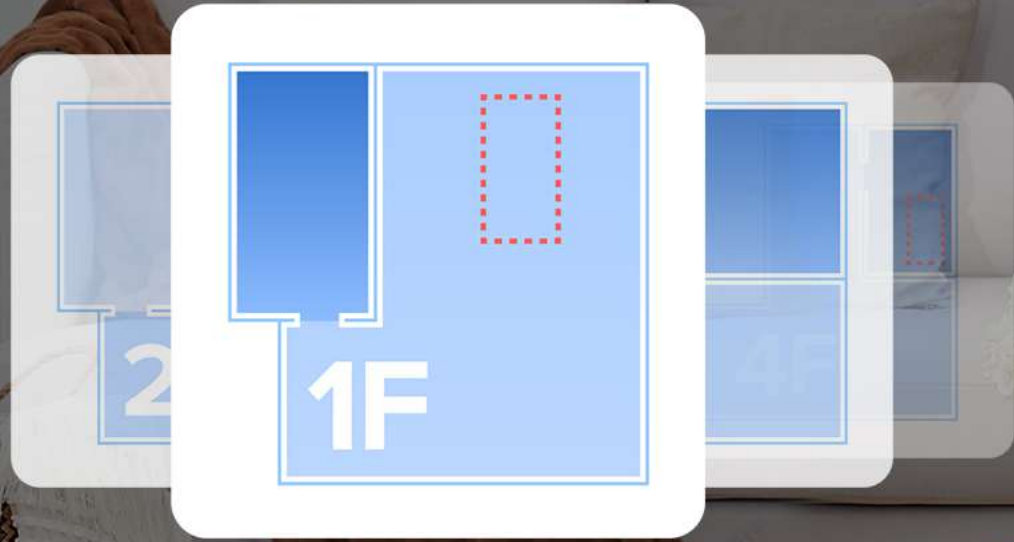

*Based on internal testing carried out
by the manufacturer, the mop module
can be lifted up to 5mm.

Intelligent Mop Routing

Multiple options
include mop
lifting, carpet
avoiding, and even
wet mopping.

In-App Monitoring

See exact mopping and vacuuming routes and where carpets are placed.

Customizable cleaning

Use the app to adjust suction power, vibration strength and cleaning sequencing.

Multi-Level Mapping

With automatic level recognition, you can use your robot on multiple levels.