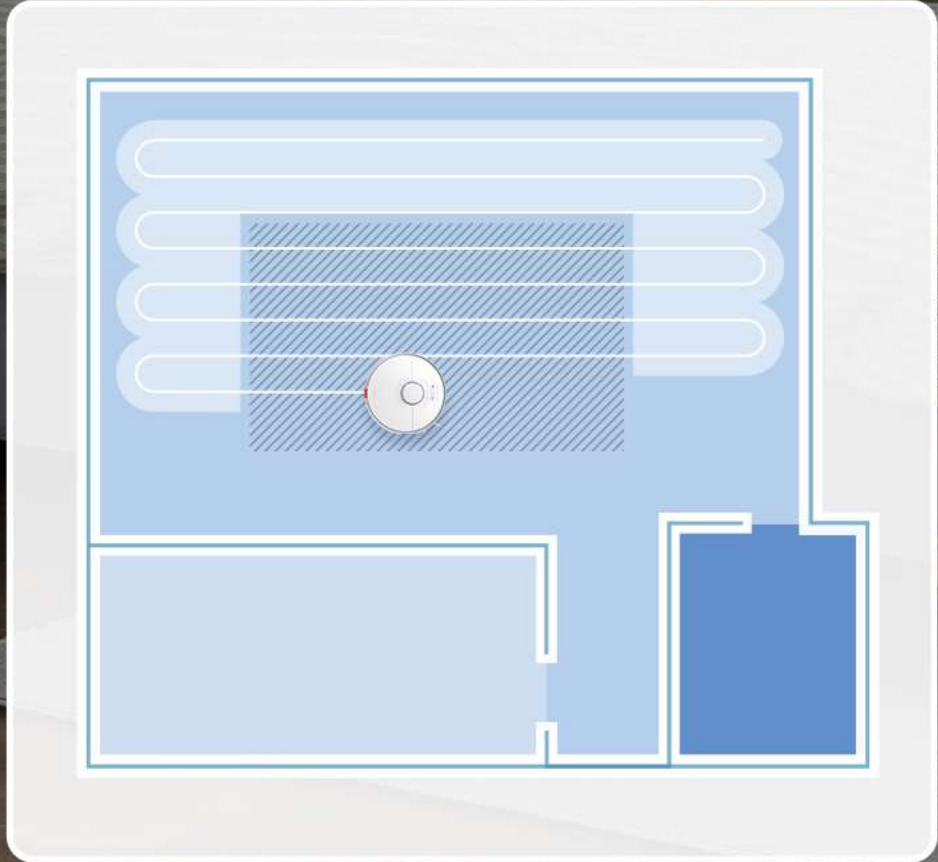

Ultrasonic Carpet Detection

Using an ultrasonic sensor, carpets are quickly and accurately recognized.

Auto-Lifting Convenience

When sensing a
carpet, S7 lifts* its
mop to vacuum
without stopping the
cleanup.

*Based on internal testing carried out
by the manufacturer, the mop module
can be lifted up to 5mm.

Intelligent Mop Routing

Multiple options
include mop
lifting, carpet
avoiding, and even
wet mopping.

In-App Monitoring