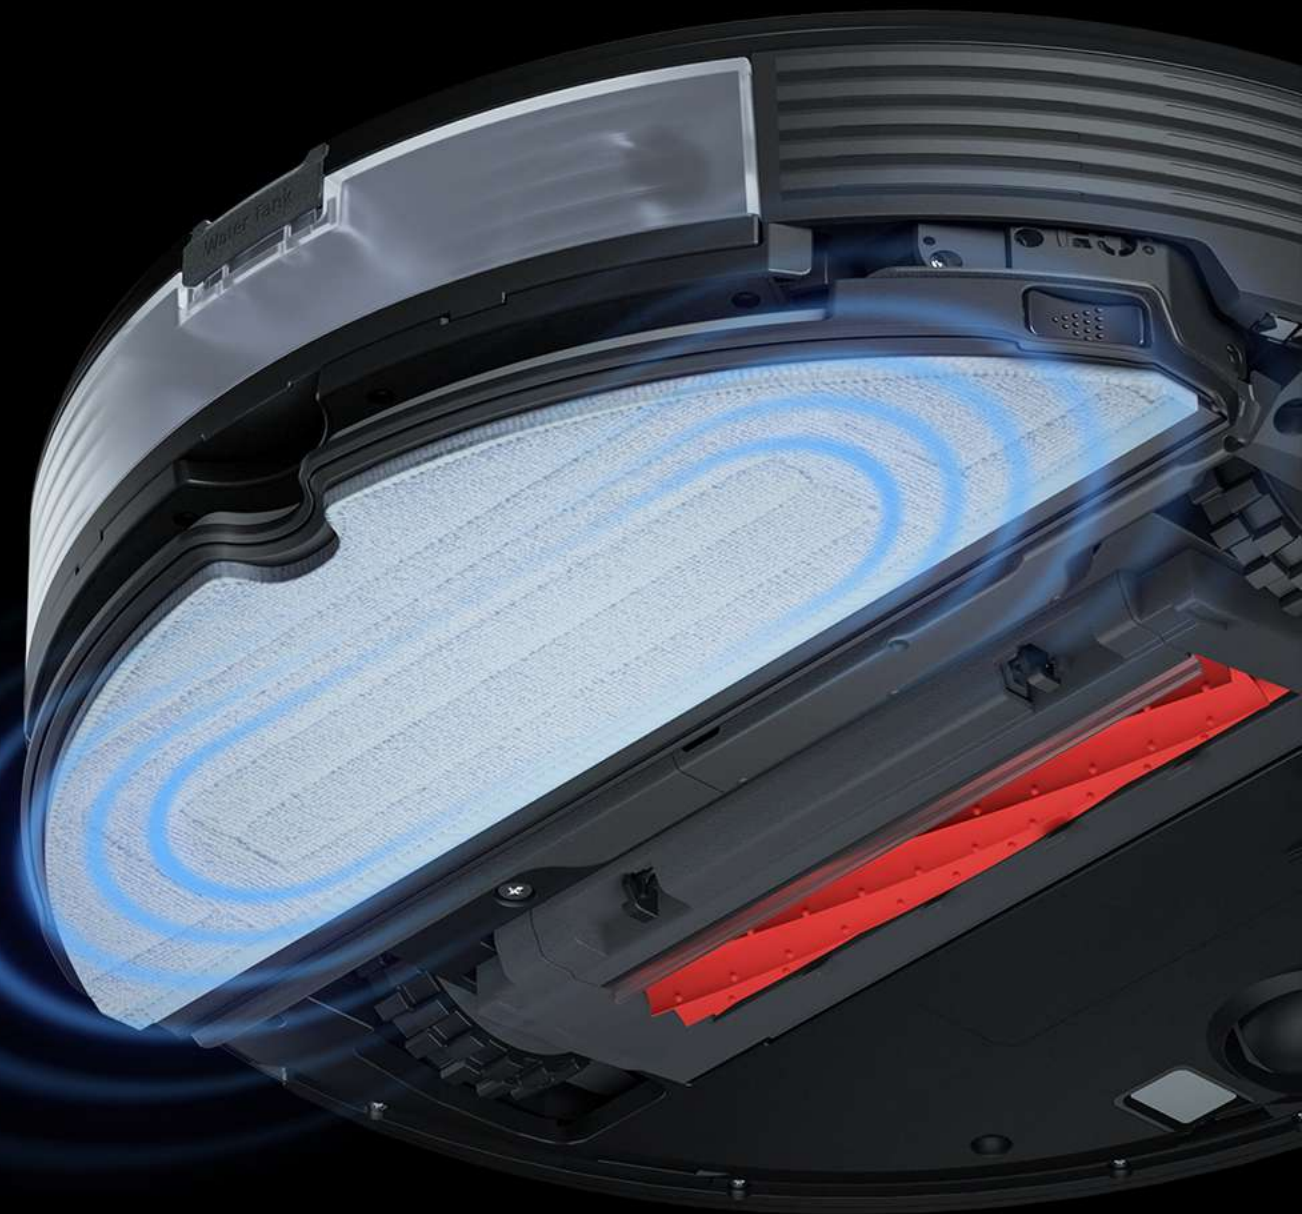

Intense Sonic* Mopping

Vibrating at 3000**times
per minute, S7's mop cleans
deeply and effectively.

*Sonic Mopping relates to the integrated mop module which can be driven to produce a high-speed reciprocating vibration of up to 3000 times/min. i.e. up to a frequency of 50Hz which is within a "sonic" range (20 to 20.000Hz).

**Based on internal testing carried out by the manufacturer.