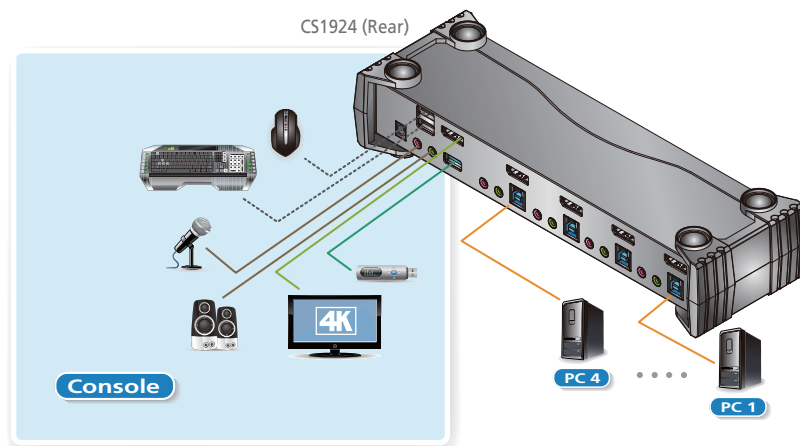

Note:

1. Mouse port switching is only supported under mouse emulation mode with a USB 3-button mouse wheel.
2. HD audio through DisplayPort cannot be switched independently.
3. MST requires two monitors capable of DisplayPort 1.2 daisy-chaining, or use of a DisplayPort MST Hub. The PC source must be DisplayPort 1.2 compliant. A DisplayPort v1.1a display can be the last display in a DisplayPort v1.2 chain.
4. Dual-Mode DisplayPort technology (DP++) does not require an active adapter for most single display setups. Active DisplayPort adapters are recommended if you are unsure of the video source's DP++ compatibility.
5. PC keyboard combinations emulate Mac keyboards. Mac keyboards only work with their own operating system.

- DisplayPort
- USB 3.0
- - - - USB
- Audio
- KVM