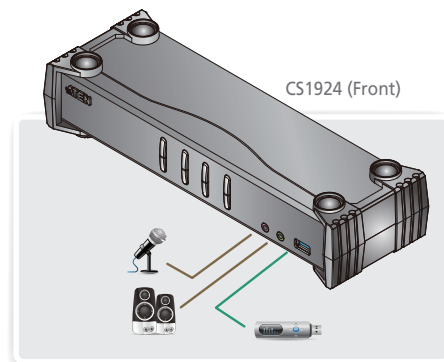

Features

- 2/4-port DisplayPort KVMP™ Switch with USB 3.1 Gen1 hub and 2.1 surround sound audio
- One USB console controls 2/4 computers and 2 USB peripherals
- Computer selection via front panel pushbuttons, hotkeys and mouse¹
- Independent switching of KVM, USB, and Audio focus
- Superior video quality – 4K UHD (3840 x 2160 @ 60 Hz) and 4K DCI (4096 x 2160 @ 60 Hz)
- 2-port USB 3.1 Gen 1 hub with SuperSpeed 5 Gbps data transfer rates
- DisplayPort 1.2 compliant, HDCP compliant
- Supports HD audio through DisplayPort²
- Full bass response for high-quality 2.1 channel surround sound systems
- Power On Detection – if a computer is powered off, the CS1922 / CS1924 automatically switches to the next powered-on computer
- Multi-Stream Transport (MST) allows multiple monitors through a single DisplayPort connector³
- Dual-Mode DisplayPort technology (DP++) supports HDMI and DVI signals via a DisplayPort-to-HDMI/DVI DP++ adapter⁴
- Hot pluggable – add or remove computers without powering down the switch
- Keyboard emulation/bypass feature supports most gaming keyboard
- Mouse emulation/bypass feature supports most mouse drivers and multifunction mice
- Multi-platform support – Windows, Mac and Linux
- Multilingual keyboard mapping supports English, Japanese, French and German keyboards
- Mac keyboard support and emulation⁵
- Auto Scan Mode for monitoring all computers
- Firmware upgradeable

Note: