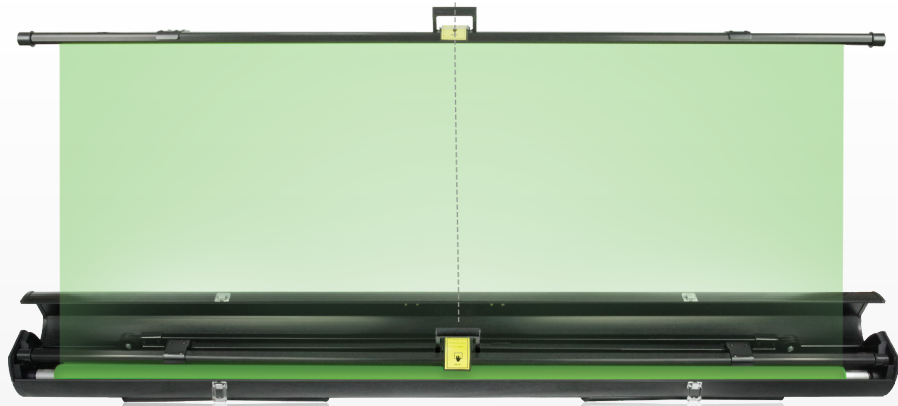

VOXICON

VX-GS148M

Collapsible
Green Chroma-Key
Background

Details

Collapsible Green Chroma-Key Background 1pc

Ideal for even the tightest of workspaces, Green Screen assures a wrinkle-resistant, chroma-green surface. All you need to do is turn on some lights, take a seat, & work your creative magic. Works well no matter what it is you do, from twitch streamers to photography and everything in between. Green Screen sets the stage for truly immersive broadcasting in a matter of seconds.

Dimensions:

-1480 x 1800 mm / 58.27 x 70.87 in (screen)
-1645 x 105 x 115 mm / 64.76 x 4.13 x 4.53 in (retracted)

Instruction

1- Open the Legs 90° to secure the Background stability.

2- Open the security locks.

3- Lift the lever handle to pull up the Background.

4- Completely pull upwards & let the pneumatic X-frame automatically lock the screen in place.

5- Once you are done, pull up the lever a little bit and release it, And pack it up just as quickly as you set up.