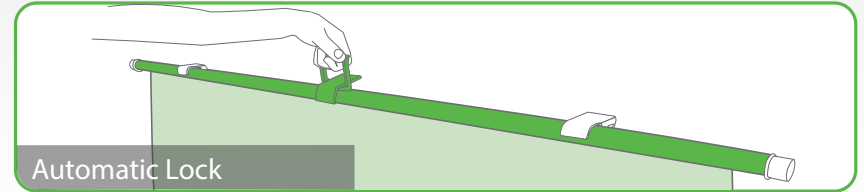

VOXICON

VX-GS148M

Collapsible
Green Chroma-Key
Background

Details

Collapsible Green Chroma-Key Background 1pc

Ideal for even the tightest of workspaces, Green Screen assures a wrinkle-resistant, chroma-green surface. All you need to do is turn on some lights, take a seat, & work your creative magic. Works well no matter what it is you do, from twitch streamers to photography and everything in between. Green Screen sets the stage for truly immersive broadcasting in a matter of seconds.

Dimensions:

-1480 x 1800 mm / 58.27 x 70.87 in (screen)
-1645 x 105 x 115 mm / 64.76 x 4.13 x 4.53 in (retracted)

Instruction

1- Open the Legs 90° to secure the Background stability.

2- Open the security locks.

3- Lift the lever handle to pull up the Background.

4- Completely pull upwards & let the pneumatic X-frame automatically lock the screen in place.

5- Once you are done, pull up the lever a little bit and release it, And pack it up just as quickly as you set up.