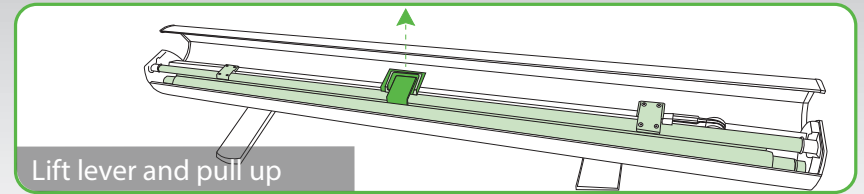

VOXICON

VX-GS148M

Collapsible
Green Chroma-Key
Background

Details

Collapsible Green Chroma-Key Background 1pc

Ideal for even the tightest of workspaces, Green Screen assures a wrinkle-resistant, chroma-green surface. All you need to do is turn on some lights, take a seat, & work your creative magic. Works well no matter what it is you do, from twitch streamers to photography and everything in between. Green Screen sets the stage for truly immersive broadcasting in a matter of seconds.

Dimensions:

-1480 x 1800 mm / 58.27 x 70.87 in (screen)
-1645 x 105 x 115 mm / 64.76 x 4.13 x 4.53 in (retracted)

Instruction

1- Open the Legs 90° to secure the Background stability.

2- Open the security locks.

3- Lift the lever handle to pull up the Background.

4- Completely pull upwards & let the pneumatic X-frame automatically lock the screen in place.

5- Once you are done, pull up the lever a little bit and release it, And pack it up just as quickly as you set up.