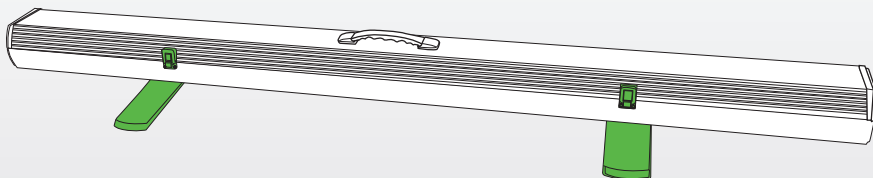

VOXICON

VX-GS148M

Collapsible
Green Chroma-Key
Background

Details

Collapsible Green Chroma-Key Background 1pc

Ideal for even the tightest of workspaces, Green Screen assures a wrinkle-resistant, chroma-green surface. All you need to do is turn on some lights, take a seat, & work your creative magic. Works well no matter what it is you do, from twitch streamers to photography and everything in between. Green Screen sets the stage for truly immersive broadcasting in a matter of seconds.

Dimensions:

-1480 x 1800 mm / 58.27 x 70.87 in (screen)
-1645 x 105 x 115 mm / 64.76 x 4.13 x 4.53 in (retracted)

Instruction

1- Open the Legs 90° to secure the Background stability.

2- Open the security locks.

3- Lift the lever handle to pull up the Background.

4- Completely pull upwards & let the pneumatic X-frame automatically lock the screen in place.

5- Once you are done, pull up the lever a little bit and release it, And pack it up just as quickly as you set up.