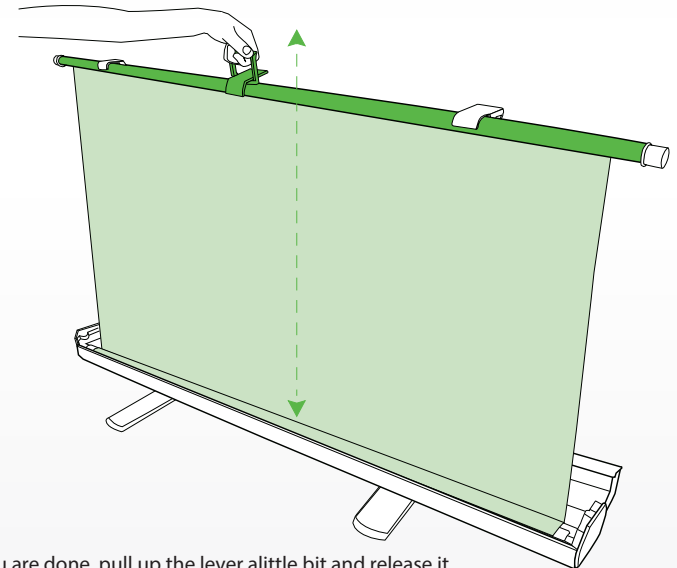

VOXICON

VX-GS148M

Collapsible
Green Chroma-Key
Background

Details

Collapsible Green Chroma-Key Background 1pc

Ideal for even the tightest of workspaces, Green Screen assures a wrinkle-resistant, chroma-green surface. All you need to do is turn on some lights, take a seat, & work your creative magic. Works well no matter what it is you do, from twitch streamers to photography and everything in between. Green Screen sets the stage for truly immersive broadcasting in a matter of seconds.

Dimensions:

-1480 x 1800 mm / 58.27 x 70.87 in (screen)
-1645 x 105 x 115 mm / 64.76 x 4.13 x 4.53 in (retracted)

Instruction

1- Open the Legs 90° to secure the Background stability.

2- Open the security locks.

3- Lift the lever handle to pull up the Background.

4- Completely pull upwards & let the pneumatic X-frame automatically lock the screen in place.

5- Once you are done, pull up the lever a little bit and release it, And pack it up just as quickly as you set up.