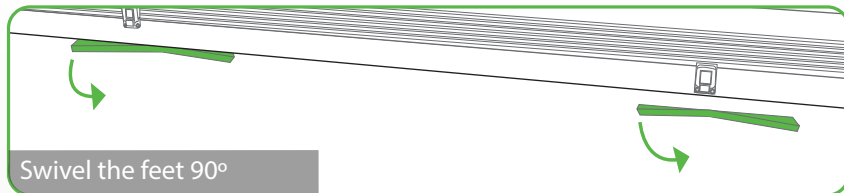

VOXICON

VX-GS148M

Collapsible
Green Chroma-Key
Background

Details

Collapsible Green Chroma-Key Background 1pc

Ideal for even the tightest of workspaces, Green Screen assures a wrinkle-resistant, chroma-green surface. All you need to do is turn on some lights, take a seat, & work your creative magic. Works well no matter what it is you do, from twitch streamers to photography and everything in between. Green Screen sets the stage for truly immersive broadcasting in a matter of seconds.

Dimensions:

-1480 x 1800 mm / 58.27 x 70.87 in (screen)
-1645 x 105 x 115 mm / 64.76 x 4.13 x 4.53 in (retracted)

Instruction

1- Open the Legs 90° to secure the Background stability.

2- Open the security locks.

3- Lift the lever handle to pull up the Background.

4- Completely pull upwards & let the pneumatic X-frame automatically lock the screen in place.

5- Once you are done, pull up the lever a little bit and release it, And pack it up just as quickly as you set up.