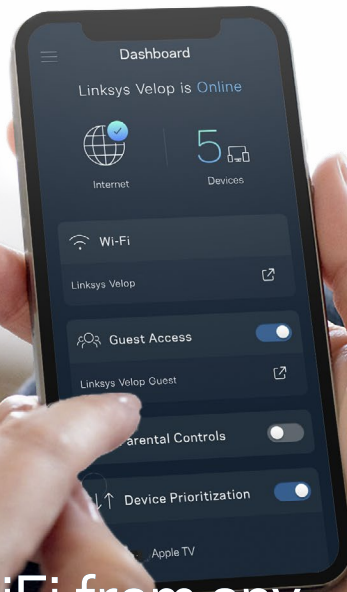

With the Linksys App, you can always monitor and manage your home WiFi from anywhere, using a smartphone or tablet.

- 1. Download and install the free Linksys app
- 2. Connect the EA7500 to your modem (-router), plug in & switch on
- 3. Open the Linksys app
- 4. Follow the on-screen instructions

EA7500 MAX-STREAM®
Dual-Band WiFi 5 Router

Seamless Roaming with Max-Stream Range Extenders

Traditional routers & range extenders create multiple networks with multiple WiFi names and passwords, forcing you to manually switch between them to stay connected.

When the EA7500 Max-Stream Dual-Band WiFi 5 Router is paired with a Max-Stream Range Extender, they create one seamless network with one WiFi name and one password.

Monitor & manage your home WiFi from any mobile device with the Linksys App

Control your WiFi in real time, wherever you are

The Linksys app is the command center for your WiFi. Use the Linksys app anywhere you have an internet connection to check connected devices, set up guest access, or keep your kids off the internet when they should be doing homework.