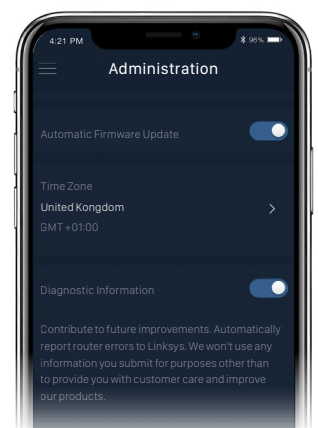

Control your WiFi in real time, wherever you are

The Linksys app is the command center for your WiFi. Use the Linksys app anywhere you have an internet connection to check connected devices, set up guest access, or keep your kids off the internet when they should be doing homework.

Linksys App at a glance

- View which devices are connected, and easily limit internet usage with Parental Controls.
- Assign bandwidth hierarchy with Device Prioritisation.
- Keep your WiFi secure with Automatic Firmware updates.
- Give guests access and share their password via text message.

Essential Features

Parental Control

Create device schedules, block certain websites or pause WiFi for homework.

Guest Access

Easily share a guest network with visitors. Your main WiFi stays separated by a firewall.

Device Prioritisation

Prioritise streaming devices while your kids surf or play games.

Auto Firmware Update

Keep your WiFi safe and secure with Automatic Firmware updates.

EA7500 MAX-STREAM[®]
Dual-Band WiFi 5 Router