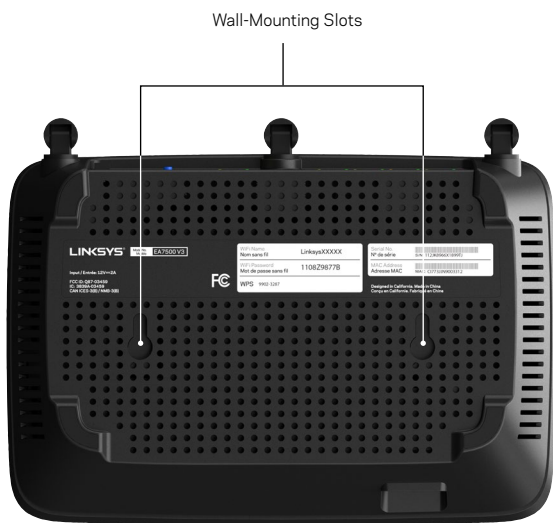

Seamless Roaming with Max-Stream Range Extenders

Traditional routers & range extenders create multiple networks with multiple WiFi names and passwords, forcing you to manually switch between them to stay connected.

When the EA7500 Max-Stream Dual-Band WiFi 5 Router is paired with a Max-Stream Range Extender, they create one seamless network with one WiFi name and one password.