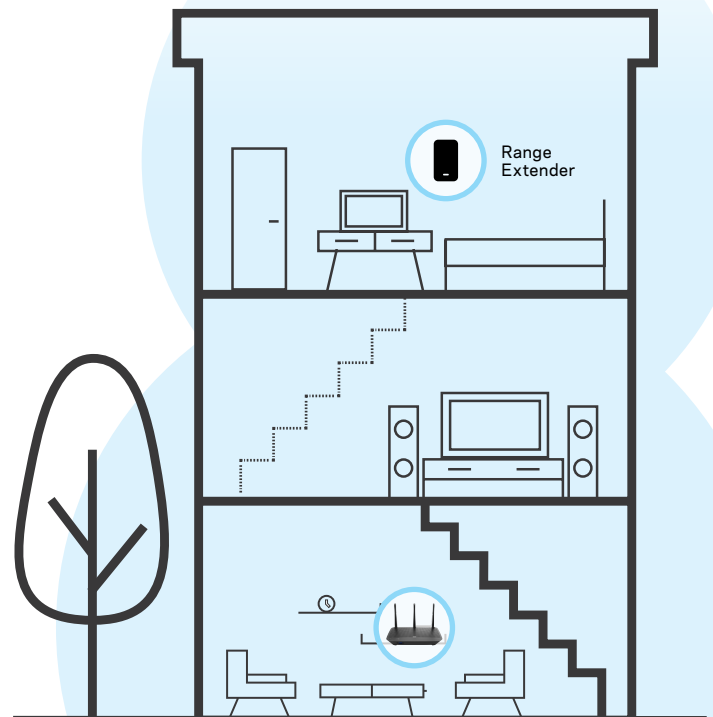

Seamless Roaming with Max-Stream Range Extenders

Traditional routers & range extenders create multiple networks with multiple WiFi names and passwords, forcing you to manually switch between them to stay connected.

When the EA7500 Max-Stream Dual-Band WiFi 5 Router is paired with a Max-Stream Range Extender, they create one seamless network with one WiFi name and one password.