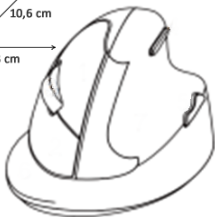

SPEC(1)

RGOHE, RGOHELE, RGOHEWL, RGOHEWLL

140 gram