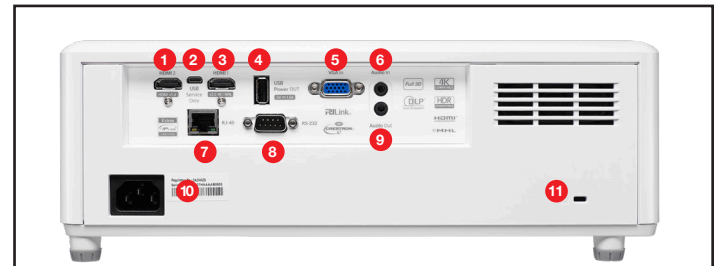

PHYSICAL SPECIFICATIONS

Security	Kensington® lock port, password (OSD)
Weight	9.4 lbs
Dimensions (W x H x D)	13.26" x 4.8" x 10.5"

*Light source life is dependent on brightness mode, display mode, usage, environmental conditions and more. Light source brightness can decrease over time.

†Watching 3D projection while wearing 3D glasses for an extended period of time may cause headaches or fatigue. If you experience a headache, fatigue or dizziness, stop viewing the 3D projection and rest. 3D requires 1080p 3D content and 3D capable source device. 3D glasses are not included, must purchase compatible third party 3D DLP Link Glasses separately. RF 3D is NOT supported.

Portrait orientation must follow the recommended positions. Please consult the user manual for further information.

1. HDMI 2 (1.4a)
2. Micro USB (service)
3. HDMI 1 (2.0 wMHL)
4. USB Power (1.5A)
5. VGA-In
6. Audio-In
7. RJ-45
8. RS232
9. Audio-Out
10. AC Power
11. KensingtonLock