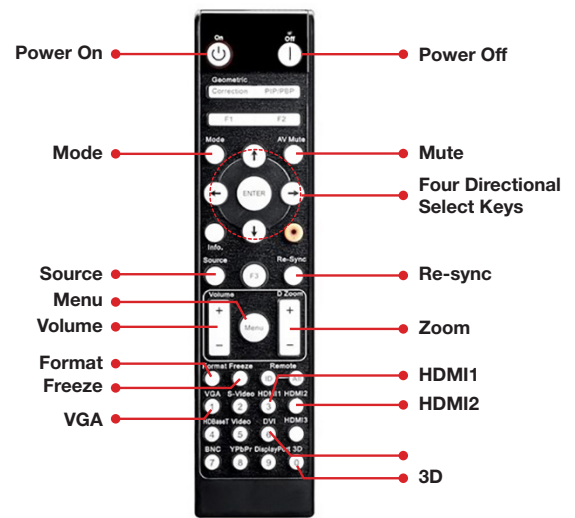

Warranty

1 Year parts and labor limited warranty on the projector, 5-year or 12,000 hour light source warranty (whichever comes first)

What's in the Box

ZW400, AC power cable, remote control, batteries, quick start user manual

Accessories

Universal Ceiling mount: OCM815W
Universal Ceiling mount: OCM818W-RU
Universal Ceiling mount: BM-5001U
Remote (replacement): BR-3075W
4K UHD Casting and mirroring adapter: UHDCast Pro
QuickCast Pro 4K HDMI starter kit: QCP-SK-4K-HDMI (1 TX and 1 RX)
QuickCast Pro 4K HDMI starter kit: QCP-4K-KIT (2 TX, 1 RX, 1 Cradle)

UPC 796435 44 494 5

Optoma.com

Copyright © 2020 Optoma Technology, Inc. DLP® and the DLP logo are registered trademarks of Texas Instruments™. All other trademarks are the property of their respective owners. All specifications subject to change at any time. 09282020