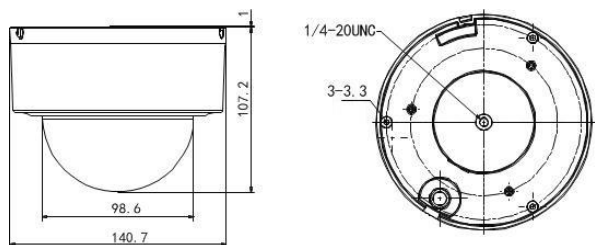

Dimensions

Accessories

1227ZJ-PT6
In-ceiling
Mount

DS-1280ZJ-DM21
Junction box

DS-1100KI
Network Keyboard