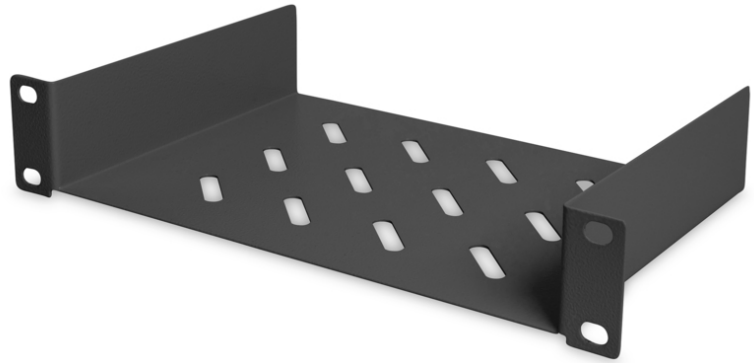

DIGITUS 254 mm (10") 1U Shelf

DN-10-TRAY-1-B
EAN 4016032454793

254 mm (10") 1U fixed shelf 44x254x150 mm, color black (RAL 9005)

The 10" fixed shelves from DIGITUS® consist of a stable, perforated sheet steel and are easy to mount on the front of 10" profile rails. Delivery comes with complete mounting material and is therefore ready for use immediately. Use the DIGITUS® 10" Fixed Shelf to store components which are not directly mounted inside of your 10" housing.

- Perforated sheet steel

- Complete with fixing material
- Fixing at the front 10" profiles
- Width x depth storage area on the inside: 210 x 147 mm
- Width x depth of entire shelf on the outside: 254 x 149 mm
- Color: black, RAL 9005
- Inch dimension (IEC 60297): 254 mm (10")
- Units: 1
- Load capacity: 25 kg
- Suitable cabinet depth: all
- Mounting type: Fixed mounting