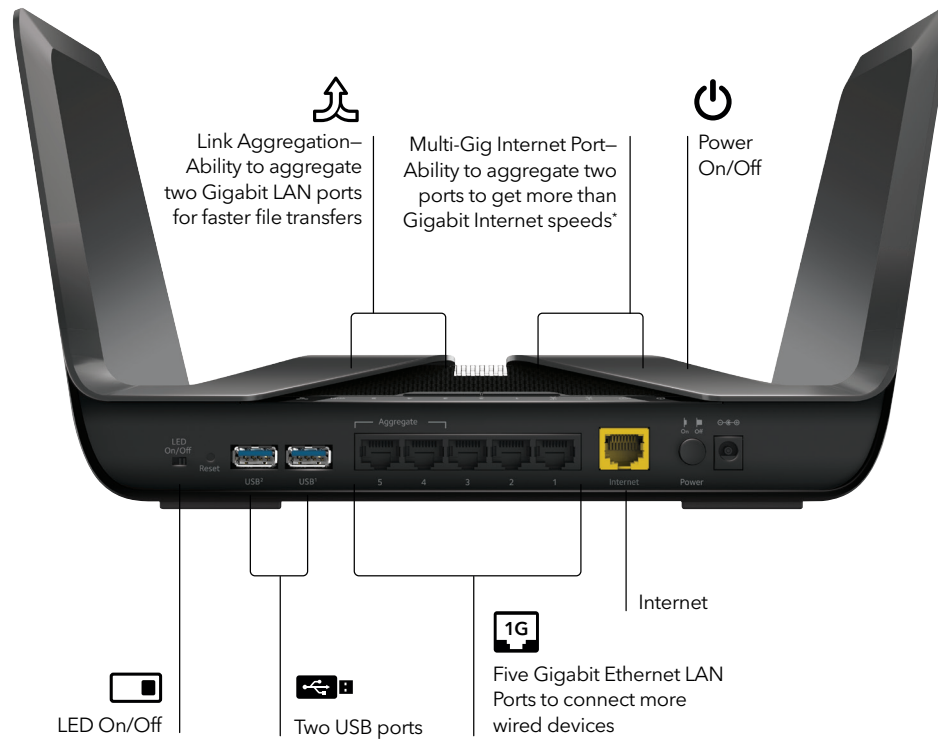

REWARDS

HISTORY

CONNECTIONS

NETGEAR®

Connection Diagram

NIGHTHAWK®

Nighthawk® AX8 8-Stream AX6000 WiFi Router

Package Contents