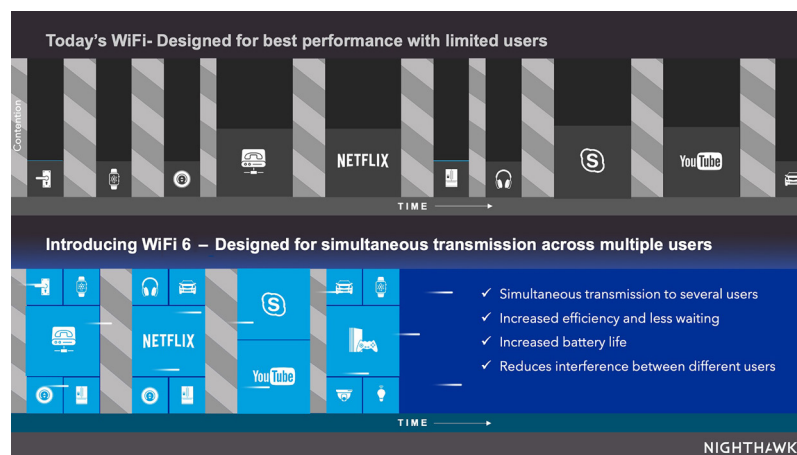

VPN SUPPORT—On PC, MAC, & now also with OpenVPN Connect app on iOS & Android, securely access your home network & Internet connection from your mobile device remotely

STANDARDS-BASED WIFI SECURITY (802.11i, 128-bit AES encryption with PSK)

GUEST NETWORK—Separate and secure network for your guests

AUTOMATIC FIRMWARE UPDATE—Delivers latest security patches to the router

Orthogonal Frequency Division Multiple Access (OFDMA)

Using the uplink and downlink OFDMA^s feature of WiFi 6, the WiFi traffic is managed much more efficiently since data is transmitted from different devices concurrently, rather than having each device's data wait for its turn. This results in an efficient use of air-time, reduced latency, and increased bandwidth to add more devices to your network.