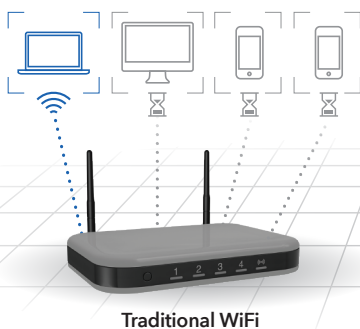

Enjoy simultaneous streaming with MU-MIMO

Data sent to one device at a time