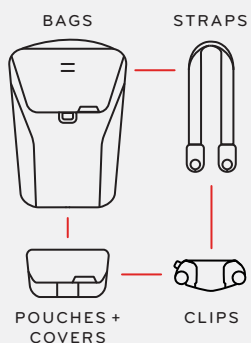

rated to
hold over
200+ lbs
90+ kg

ultra-secure & convenient camera carry

ideal for **outdoors, travel, sports,**
studio and wedding photography

our family of
plates and
adapter kits let
you also carry
lenses, GoPros
and **binoculars**

quick-release button gives you **instant access**
and features a built-in **safety lock**

fits on **any belt or strap**
up to 2.5 in (6.4 cm) wide

works on **all**
size cameras

works with peak design
capture accessories,
anchors, and straps

fully compatible with Arca® type tripods

Manfrotto® RC2 compatibility
available with Dual Plate*

*sold separately

pkdsn.com/capture

contains Capture Clip V3 and Standard Plate

welcome to the
peak design ecosystem

4-way entry
into Capture Clip

Anchor Link
attachment points
Anchors sold separately

weatherproof
machined
aluminum alloy

Capture Clip

quick-release
button
with safety
twist lock

Standard Bolts

Hex Bolts for
low-profile attachment
and thicker straps
hex wrench included