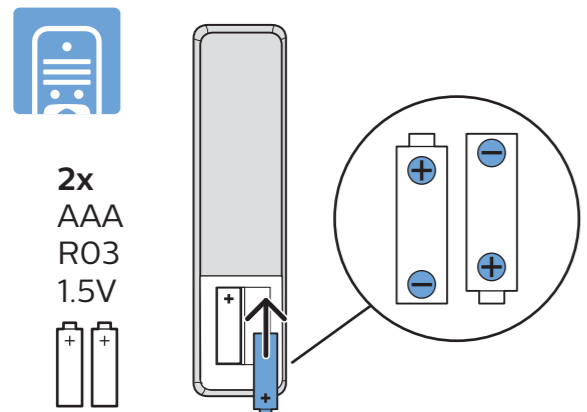

VESA (x,y)

32" 100x200 mm M6 (L: 10 mm-12 mm)

80 cm

TV software upgrade for Smart TV- (From Internet)

All registered and unregistered trademarks are property of their respective owners. Specifications are subject to change without notice. Philips and the Philips shield emblem are trademarks of Koninklijke Philips N.V. and are used under license from Koninklijke Philips N.V. 2020 © TP Vision Europe B.V. All rights reserved. philips.com