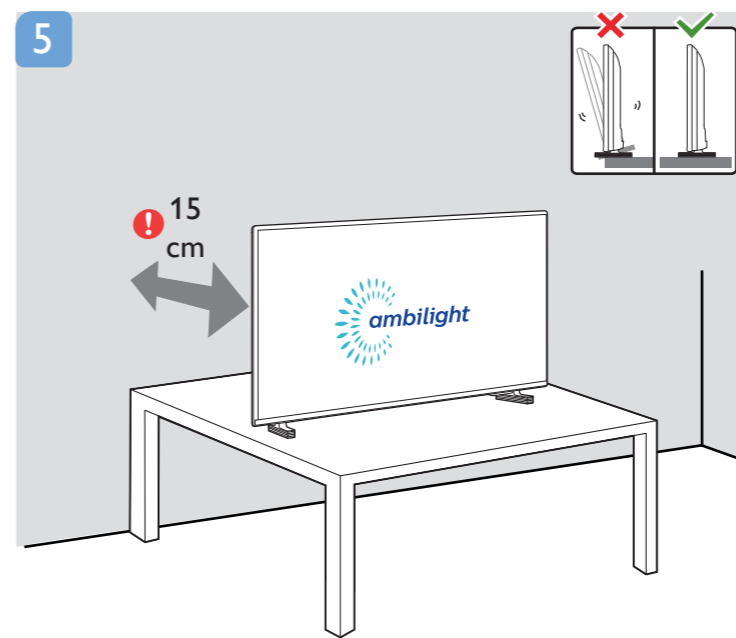

PHILIPS

6905 series Quick Start Guide

(EU) (UK)

A

1

2

3

4

5