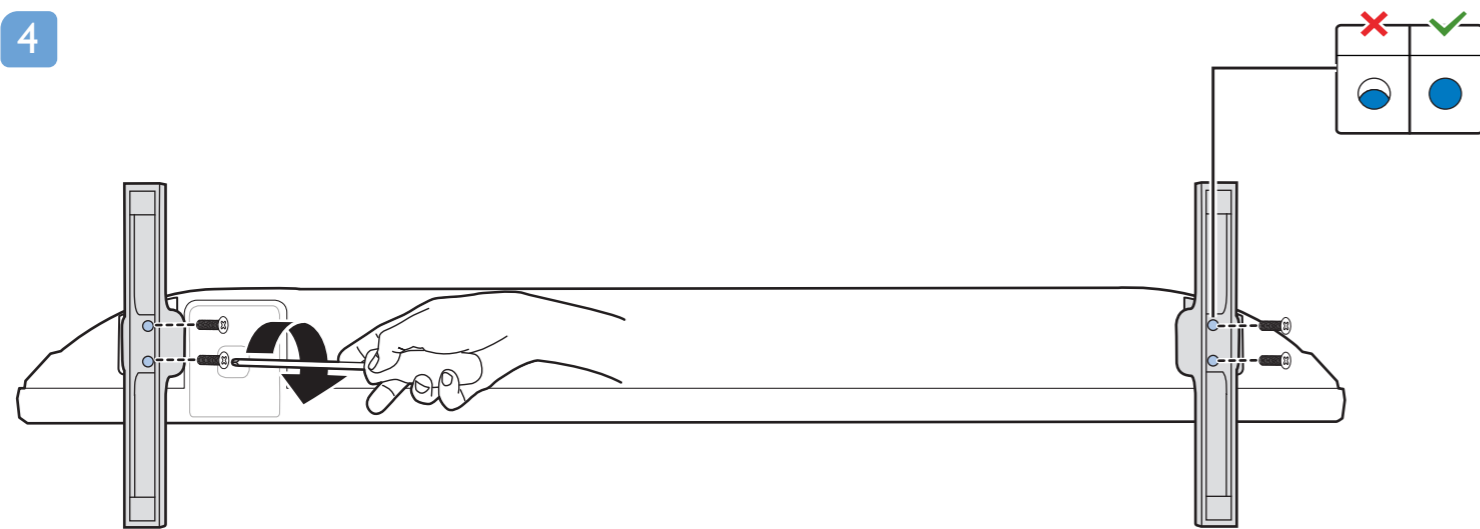

PHILIPS

6905 series Quick Start Guide

(EU) (UK)

A

1

2

3

4

5