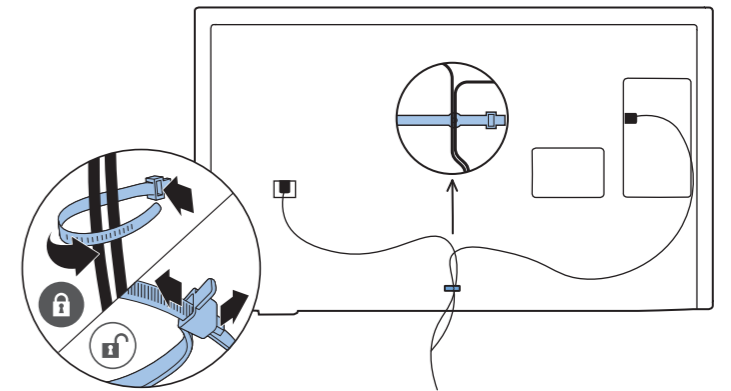

PHILIPS

6905 series Quick Start Guide

(EU) (UK)

A

1

2

3

4

5