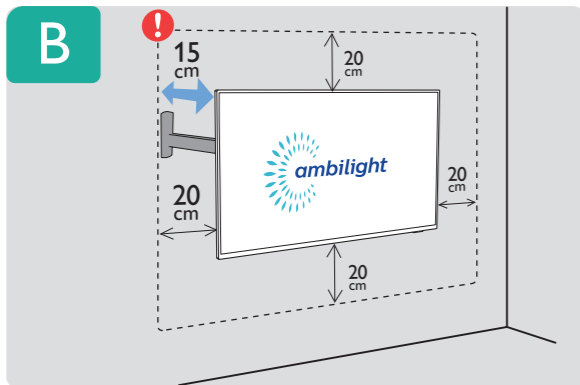

VESA (x,y)

32" 100x200 mm M6 (L: 10 mm-12 mm)

80 cm

TV software upgrade for Smart TV- (From Internet)

All registered and unregistered trademarks are property of their respective owners. Specifications are subject to change without notice. Philips and the Philips shield emblem are trademarks of Koninklijke Philips N.V. and are used under license from Koninklijke Philips N.V. 2020 © TP Vision Europe B.V. All rights reserved. philips.com