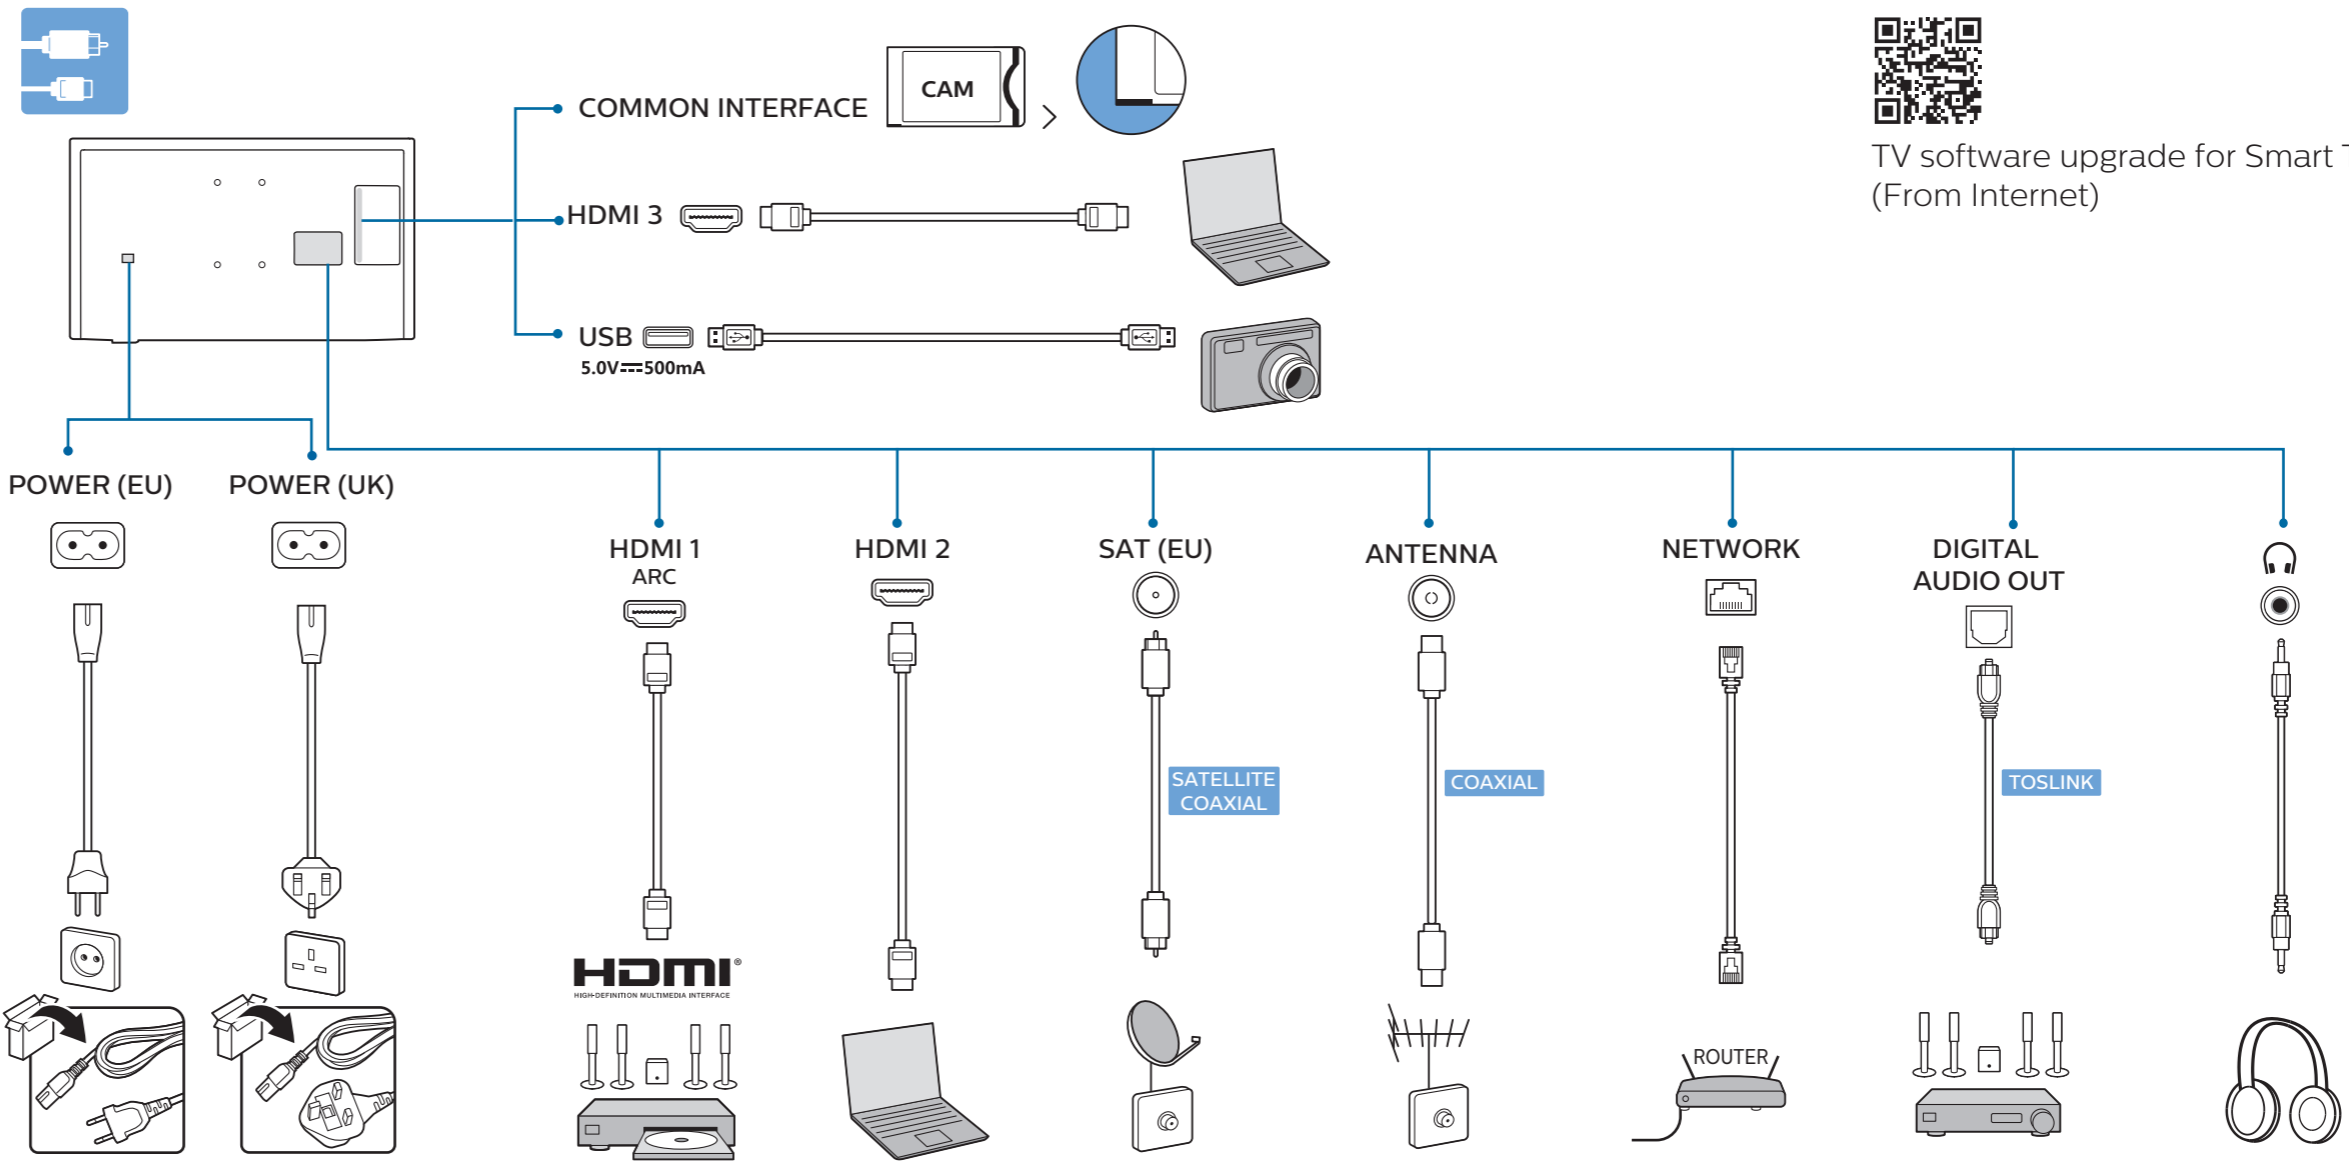

VESA (x,y)

32" 100x200 mm M6 (L: 10 mm-12 mm)

80 cm

TV software upgrade for Smart TV- (From Internet)

All registered and unregistered trademarks are property of their respective owners. Specifications are subject to change without notice. Philips and the Philips shield emblem are trademarks of Koninklijke Philips N.V. and are used under license from Koninklijke Philips N.V. 2020 © TP Vision Europe B.V. All rights reserved. philips.com