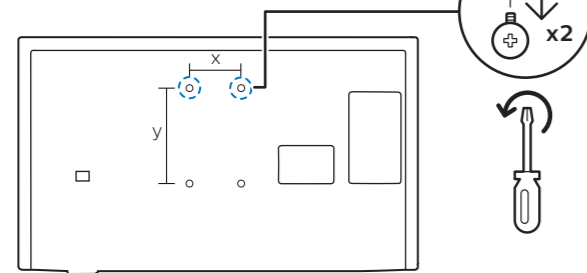

VESA (x,y)

32" 100x200 mm M6 (L: 10 mm-12 mm)

80 cm

TV software upgrade for Smart TV- (From Internet)

All registered and unregistered trademarks are property of their respective owners. Specifications are subject to change without notice. Philips and the Philips shield emblem are trademarks of Koninklijke Philips N.V. and are used under license from Koninklijke Philips N.V. 2020 © TP Vision Europe B.V. All rights reserved. philips.com