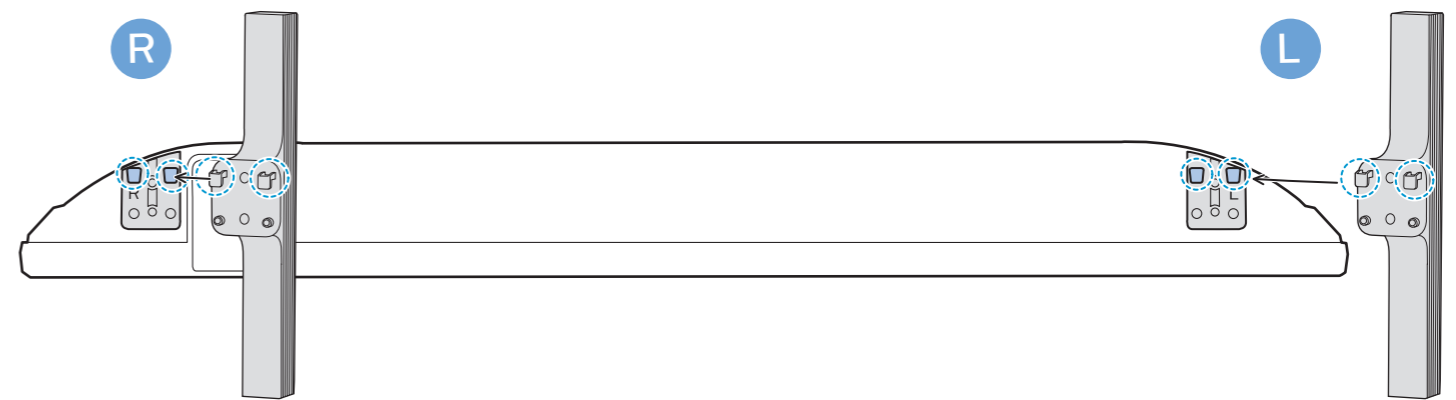

PHILIPS

6905 series Quick Start Guide

(EU) (UK)

A

1

2

3

4

5