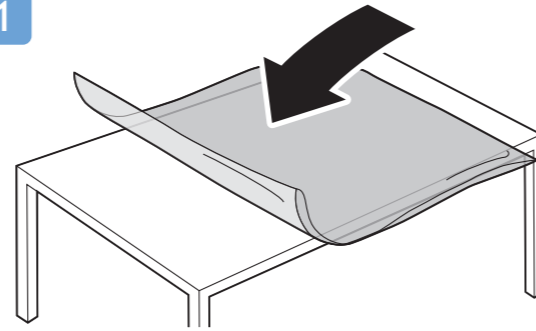

PHILIPS

6905 series Quick Start Guide

(EU) (UK)

A

1

2

3

4

5