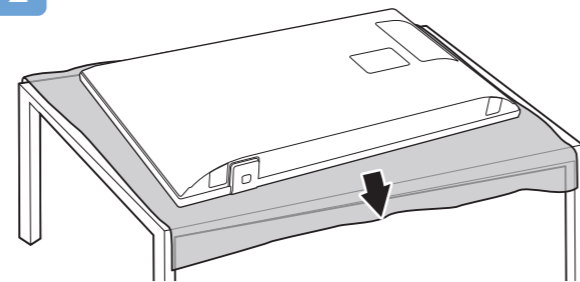

PHILIPS

6905 series Quick Start Guide

(EU) (UK)

A

1

2

3

4

5