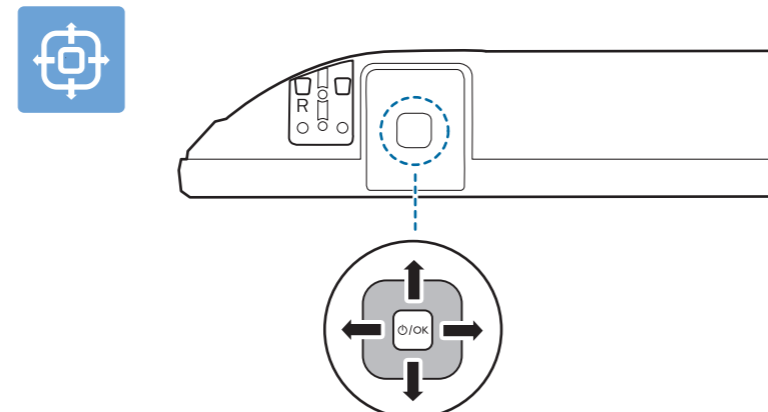

VESA (x,y)

32" 100x200 mm M6 (L: 10 mm-12 mm)

80 cm

TV software upgrade for Smart TV- (From Internet)

All registered and unregistered trademarks are property of their respective owners. Specifications are subject to change without notice. Philips and the Philips shield emblem are trademarks of Koninklijke Philips N.V. and are used under license from Koninklijke Philips N.V. 2020 © TP Vision Europe B.V. All rights reserved. philips.com