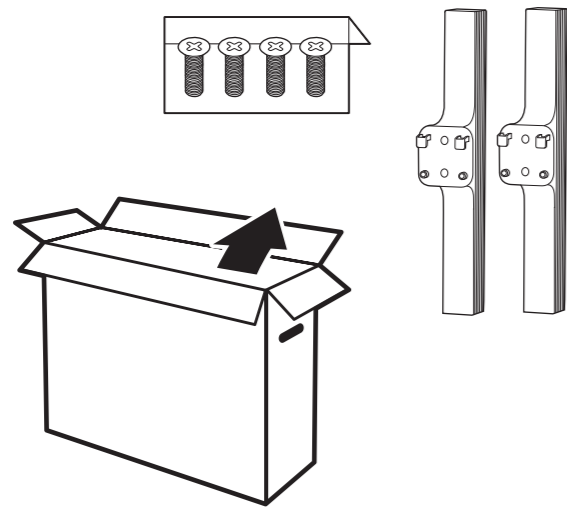

PHILIPS

6905 series Quick Start Guide

(EU) (UK)

A

1

2

3

4

5