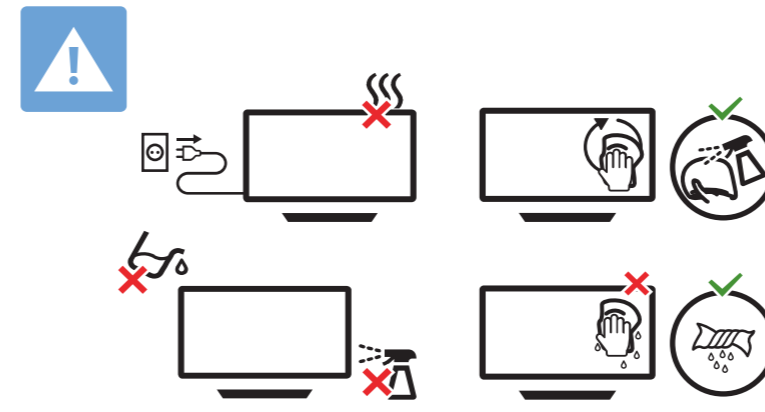

VESA (x,y)

32" 100x200 mm M6 (L: 10 mm-12 mm)

80 cm

TV software upgrade for Smart TV- (From Internet)

All registered and unregistered trademarks are property of their respective owners. Specifications are subject to change without notice. Philips and the Philips shield emblem are trademarks of Koninklijke Philips N.V. and are used under license from Koninklijke Philips N.V. 2020 © TP Vision Europe B.V. All rights reserved. philips.com